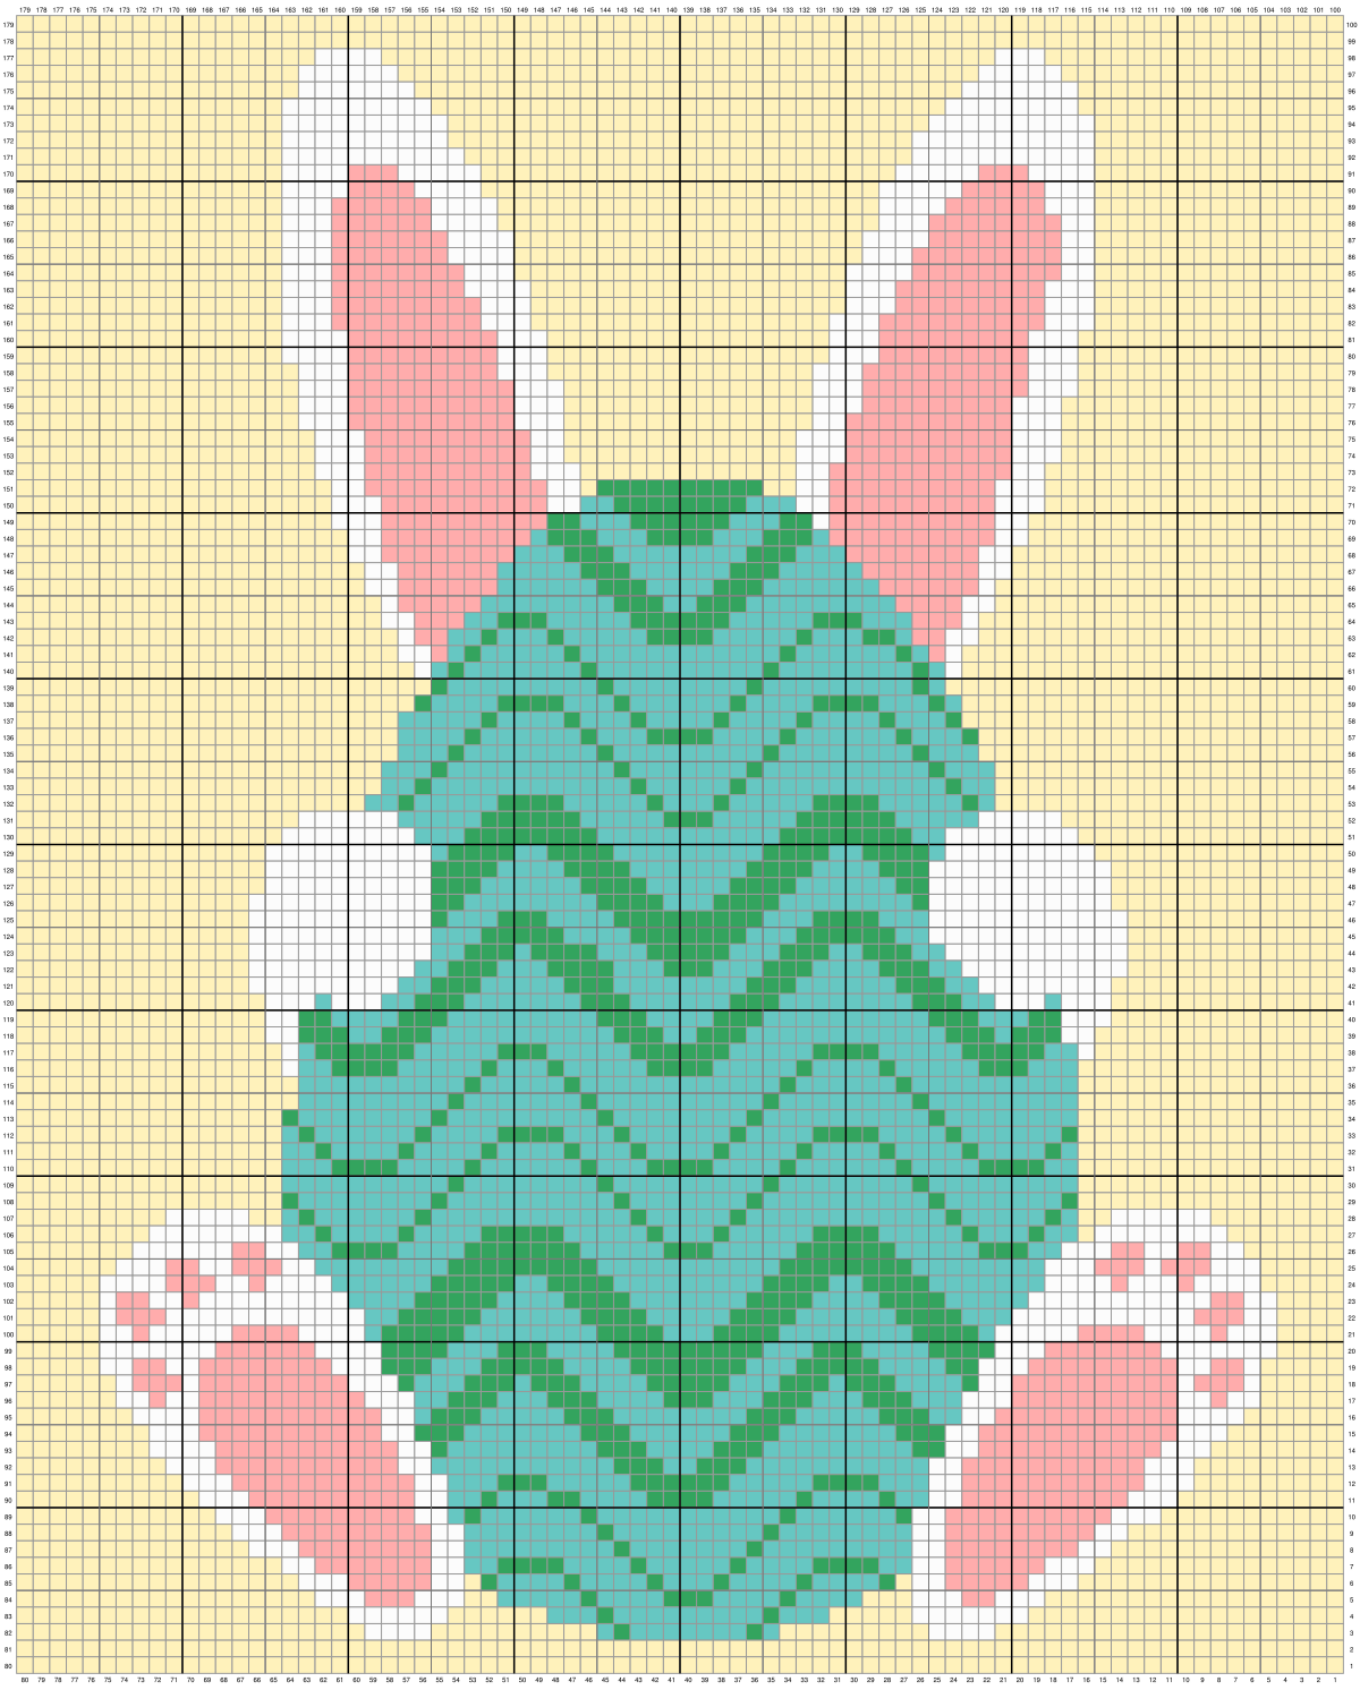

Easter Bunny Egg Graph

Easter Bunny Egg Graph

Total blocks per color: 3856Y, 797P, 995W, 764G, 1588B