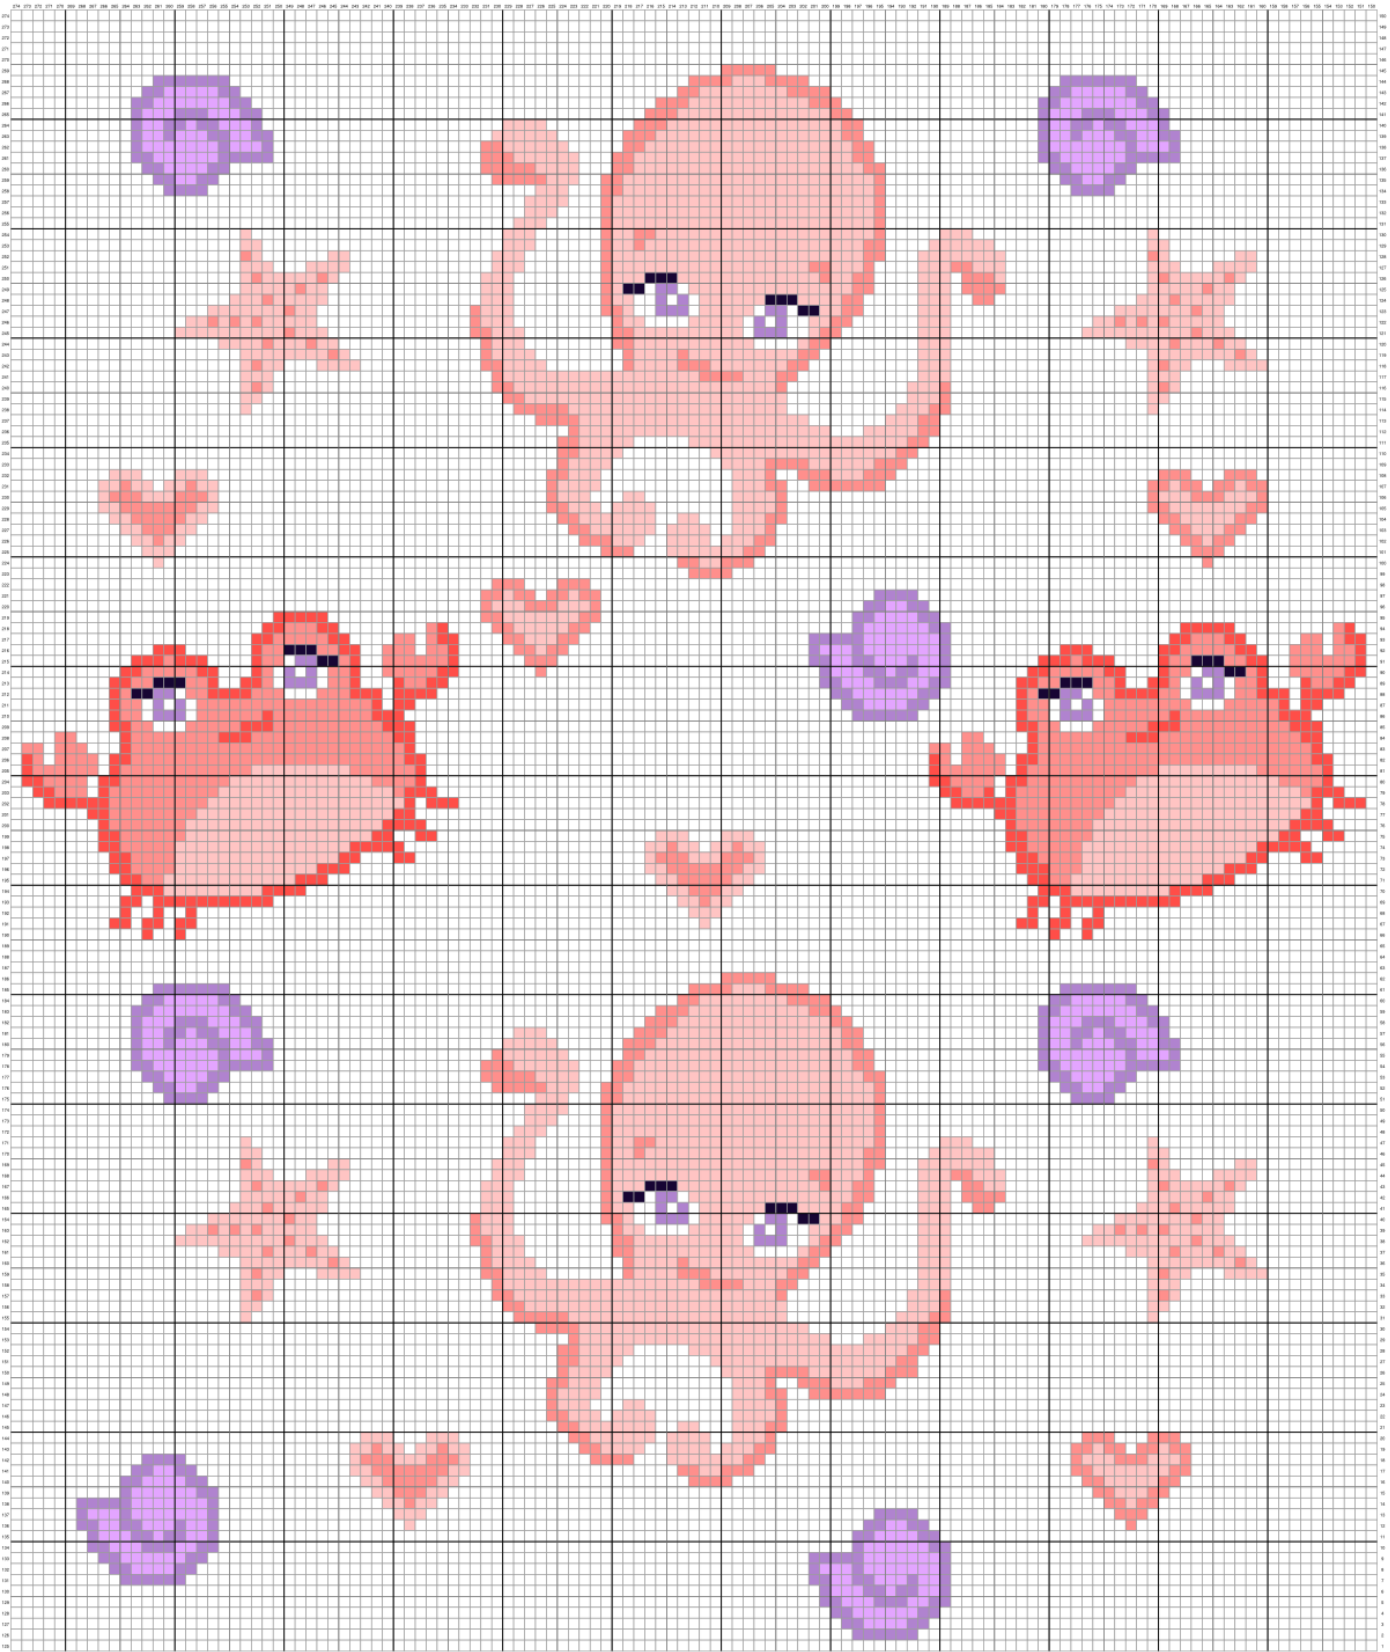

Sea Creatures Graph

Sea Creatures Graph

Total Blocks Per Color: 13512 White, 1321 Dark Pink, 2679 Pink, 368 Red, 383 Purple, 40 B, 447 Dark Purpl