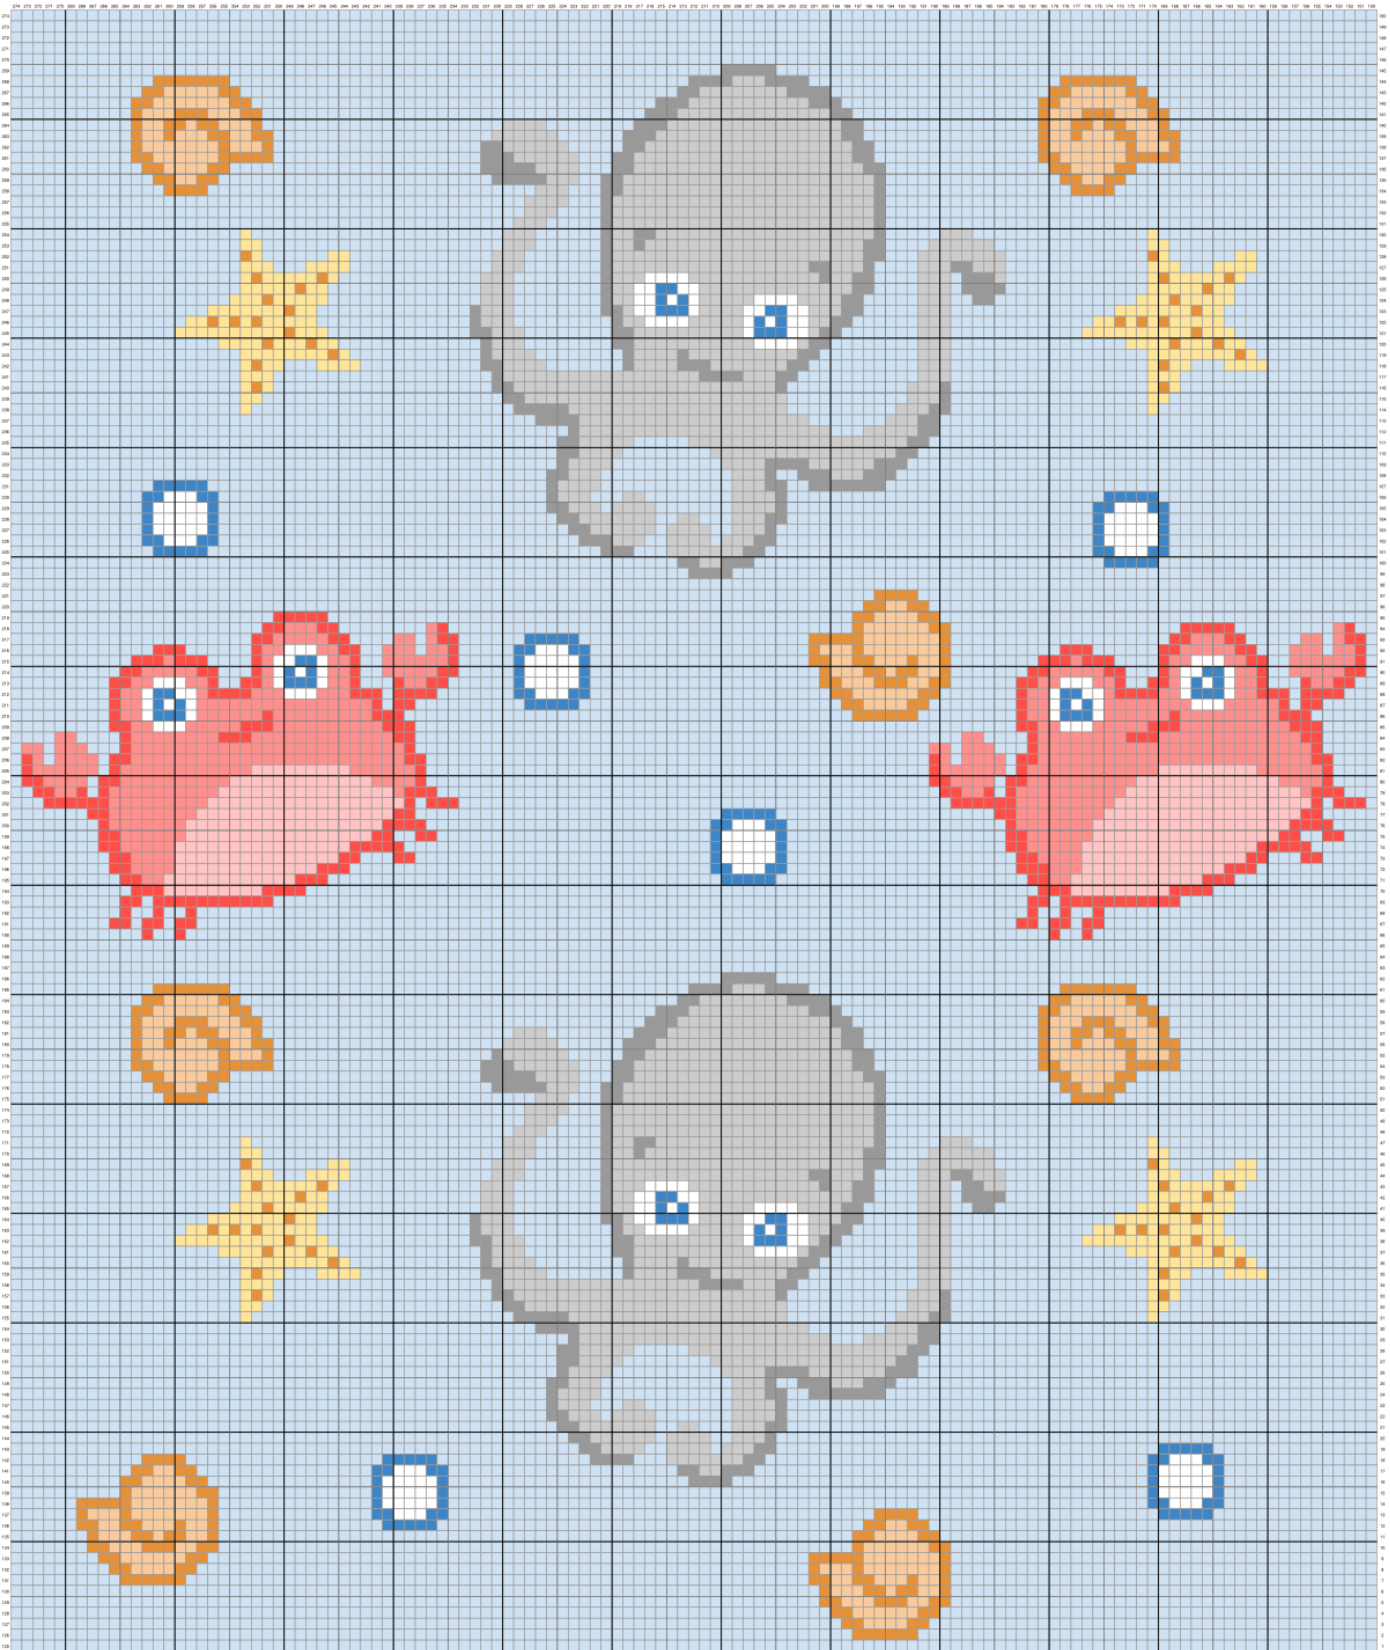

Sea Creatures 2 Graph

Sea Creatures 2 Graph

Total Blocks Per Color: 258 White, 585 Dark Pink, 348 Pink, 369 Red, 200 Dark Purple, 1742 Gray, 486 Light Gray, 383 Light Orange, 451 Orange, 396 Yellow, 13532 Light Blu