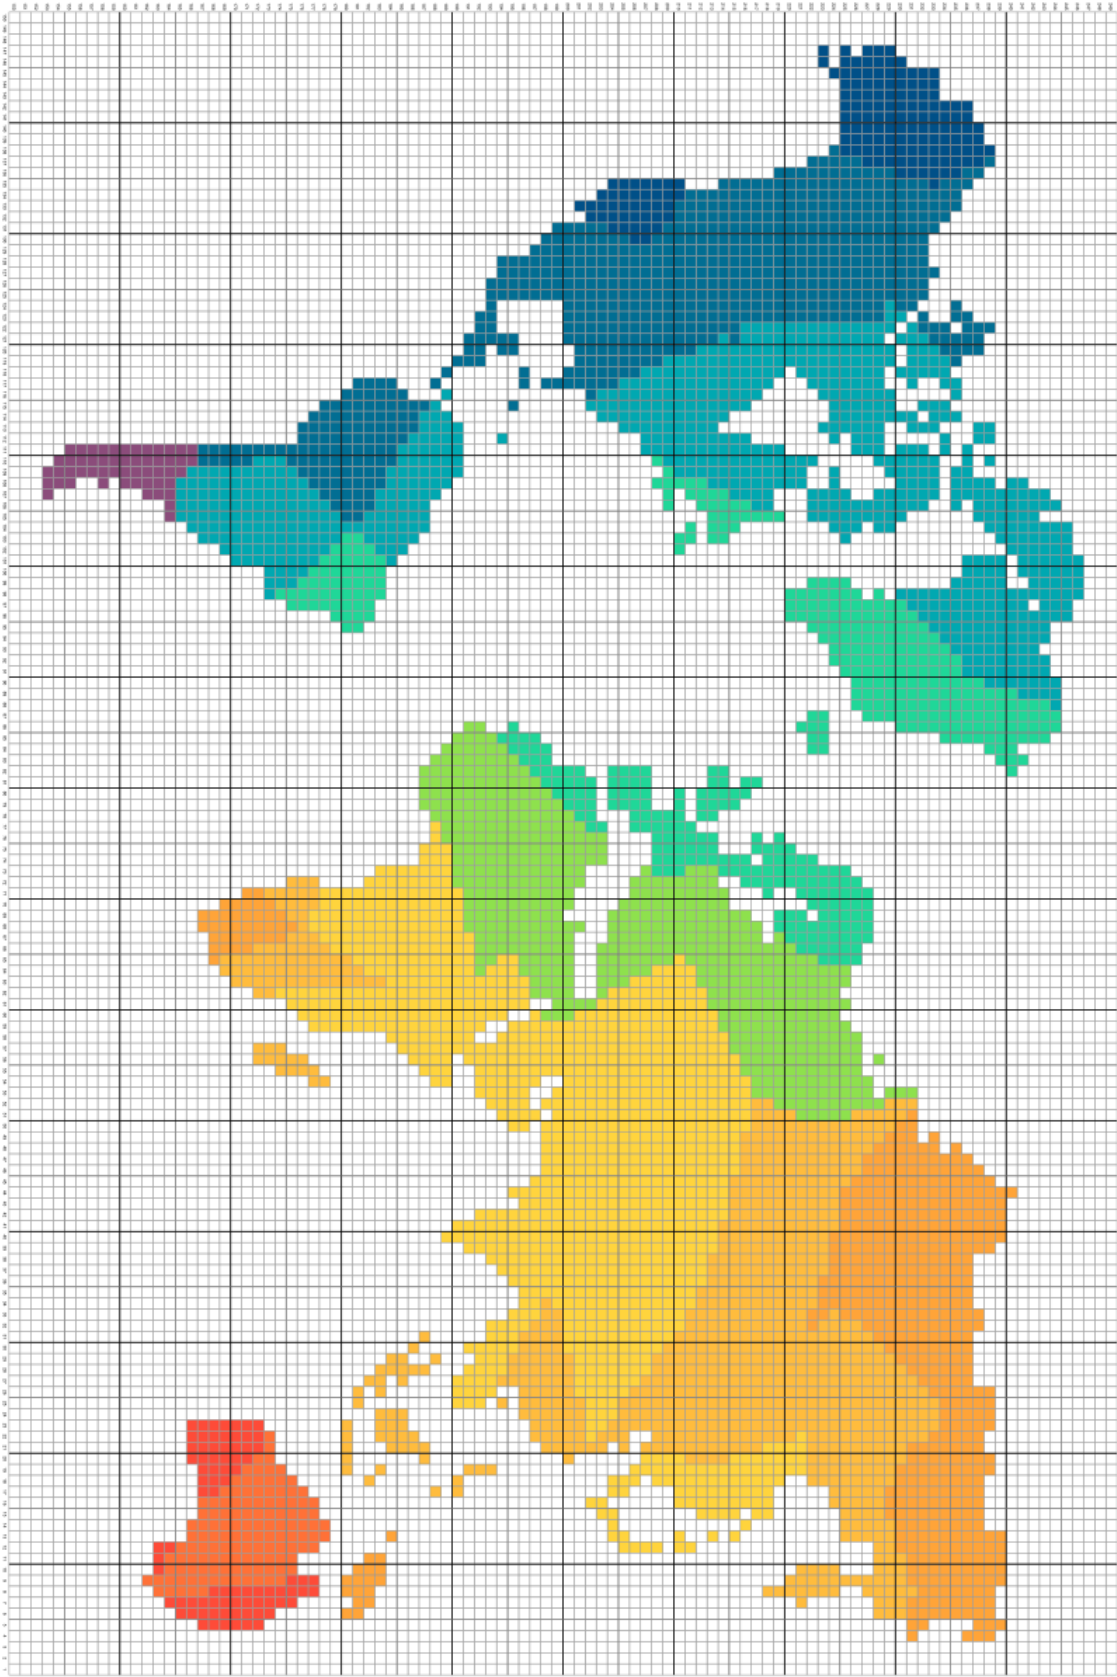

# World Map Graph

# World Map Graph

**Total Blocks Per Color:** 9896 White, 734 Light Blue, 466 Teal, 527 Green, 495 Orange, 161 Dark Blue, 653 Blue, 1025 Light Orange, 785 Orange, 125 Red, 80 Dark Red, 53 Purple