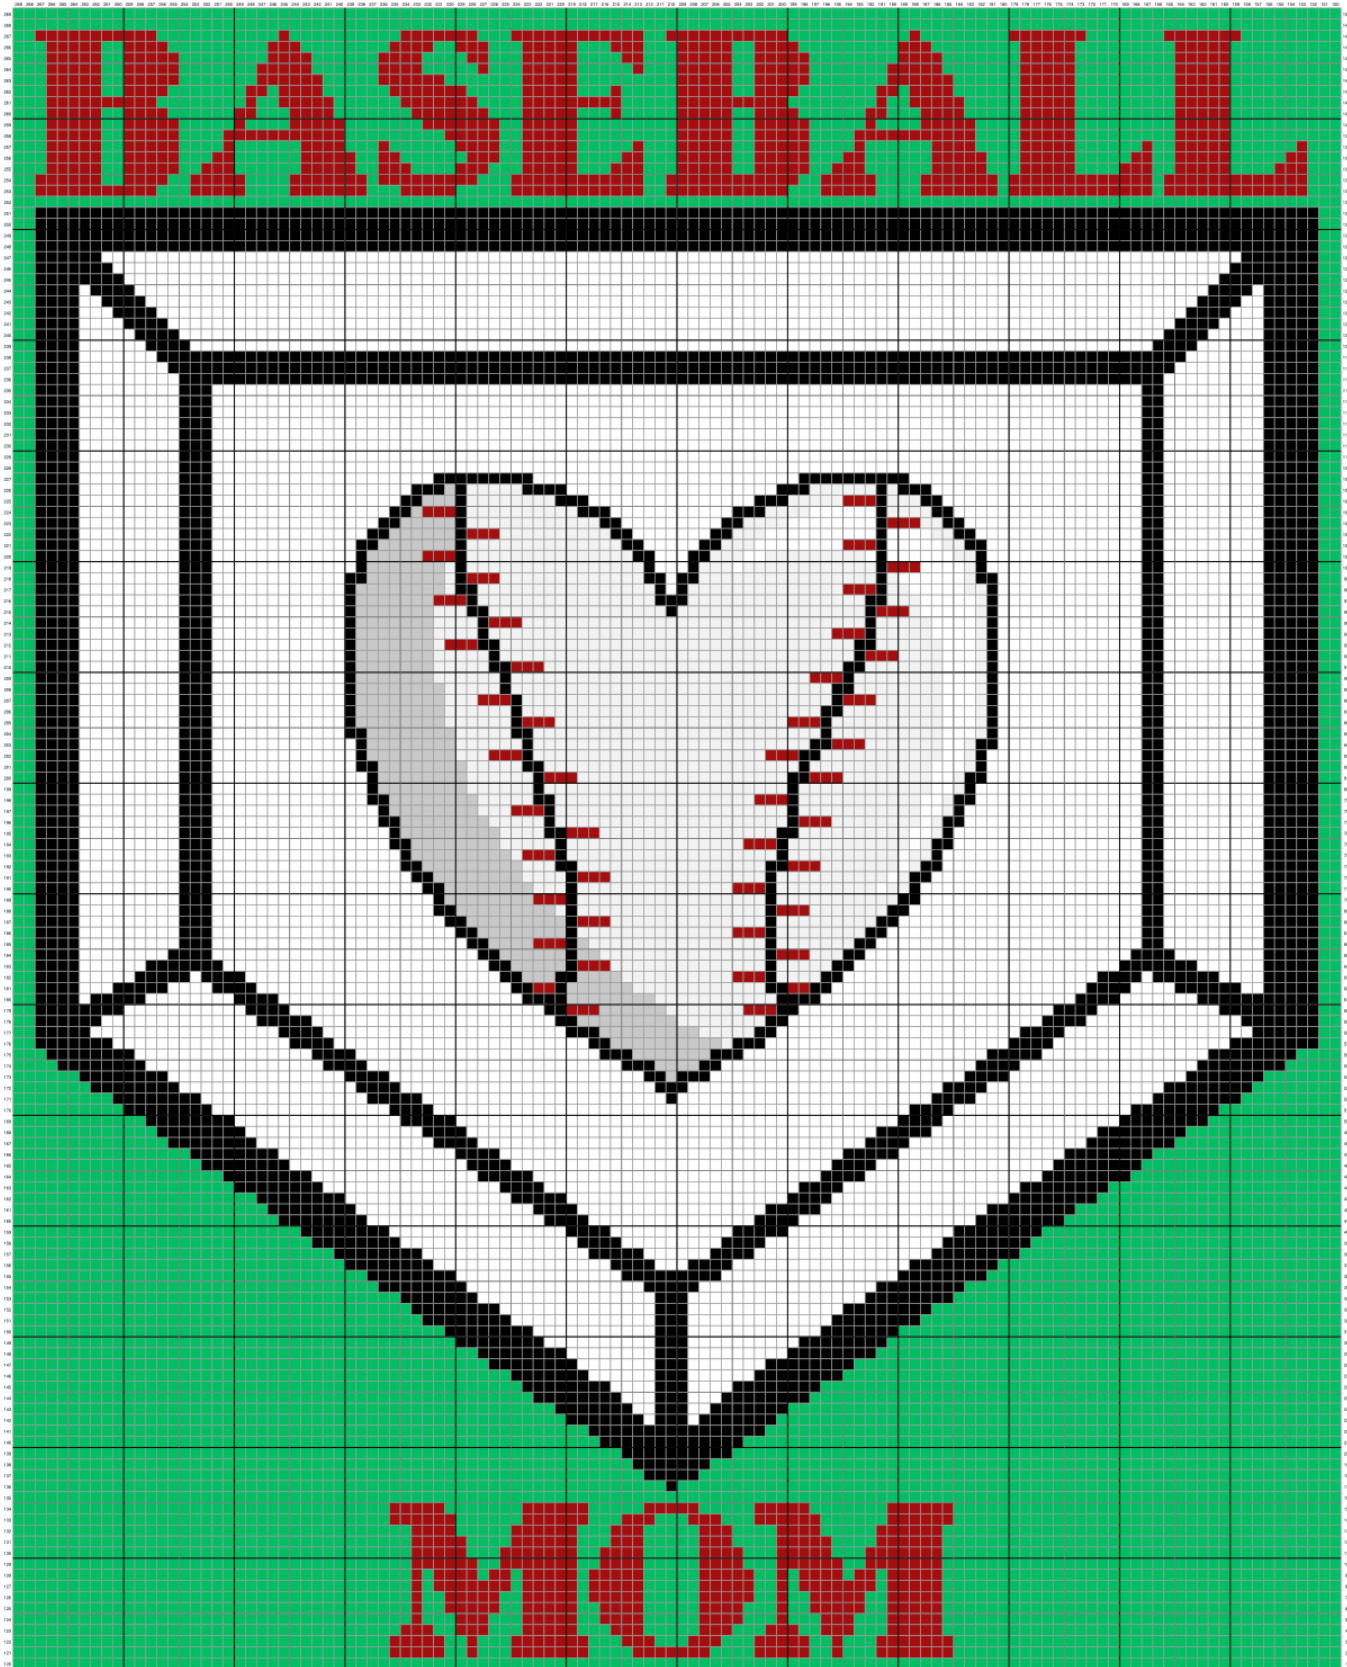

Baseball Mom Graph

Baseball Mom Graph

Total Blocks Per Color: 6139 White, 1444 Light Gray, 380 Gray, 5557 Green, 1469 Red, 3011 Black