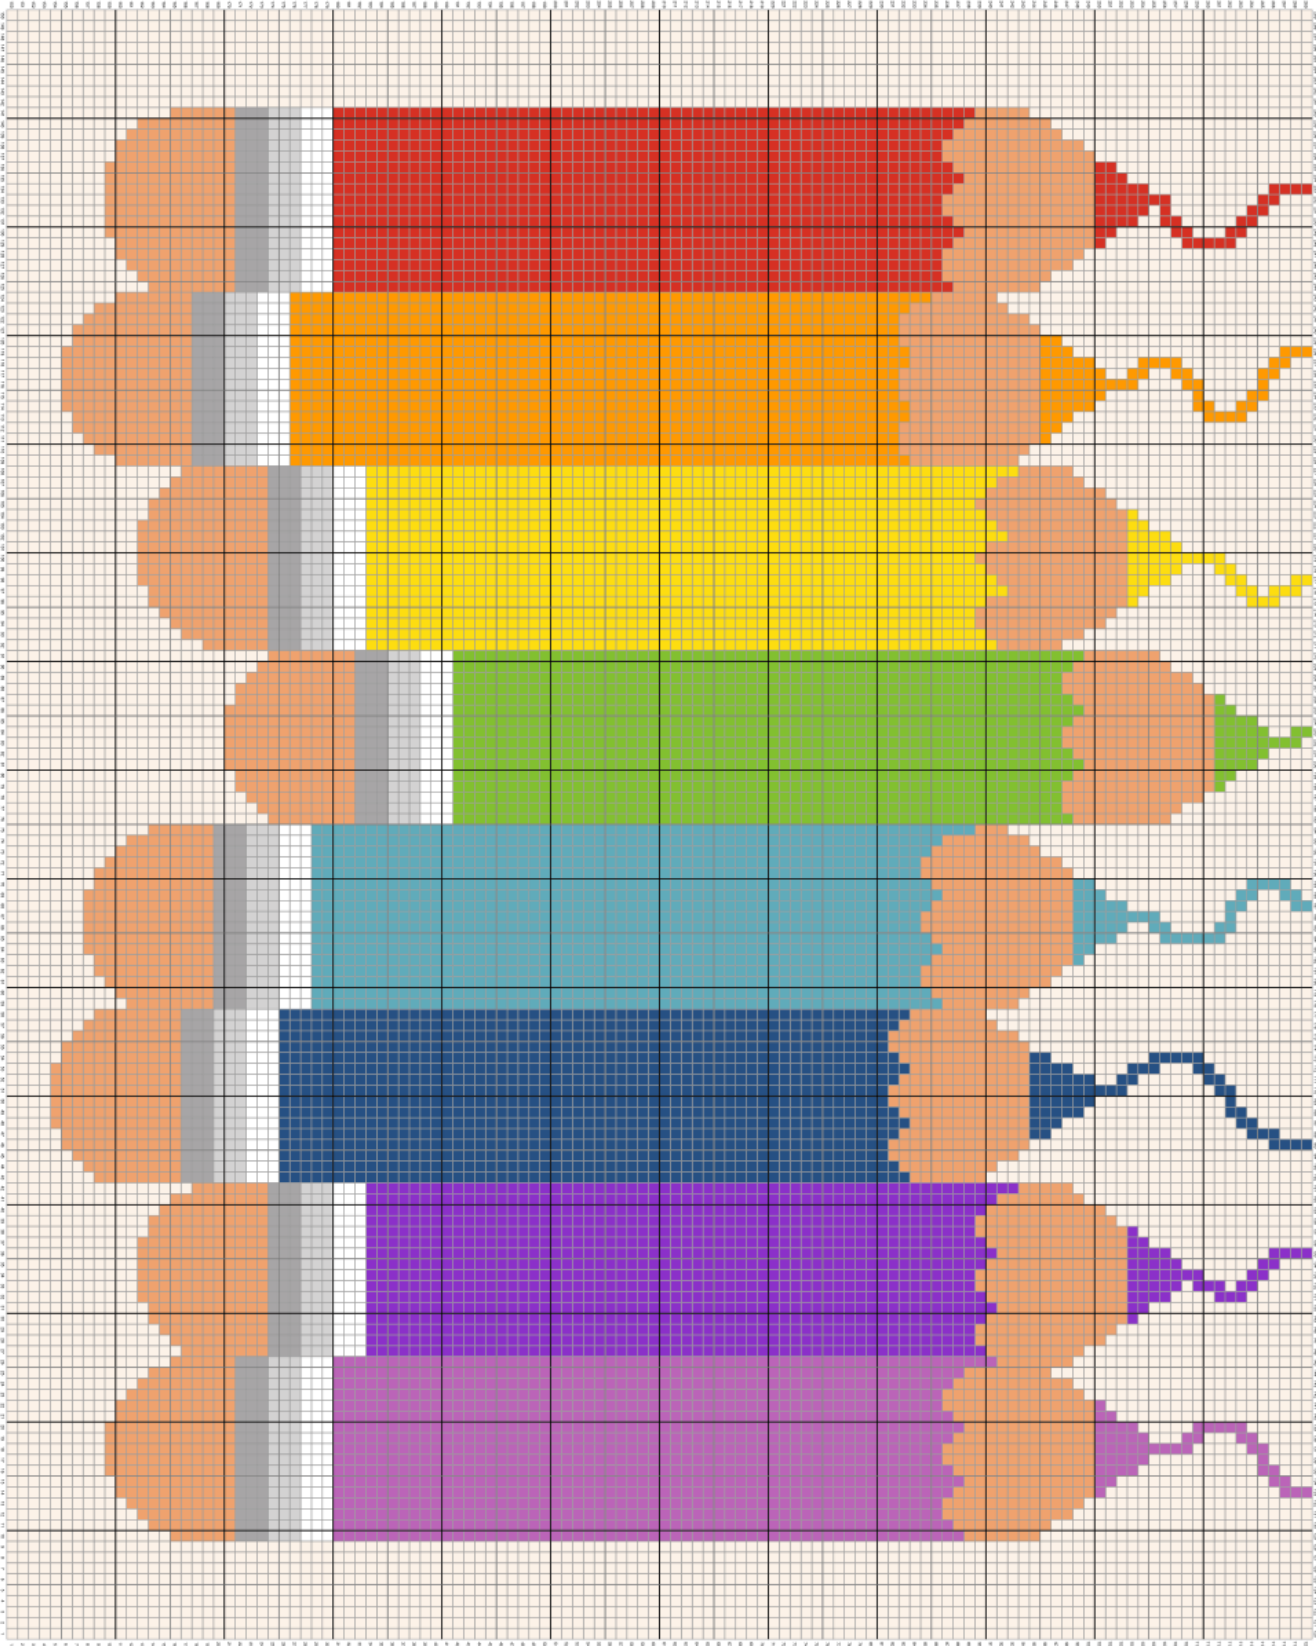

Colored Pencils Graph

Colored Pencils Graph

Total: 396 White, 5969 Cream, 1018 Red, 1023 Yellow, 976 Orange, 942 Green, 1024 Blue, 975 Navy, 959 Dark Purple, 1023 Purple, 2903 Tan, 396 Gray, 396 Dark Gray