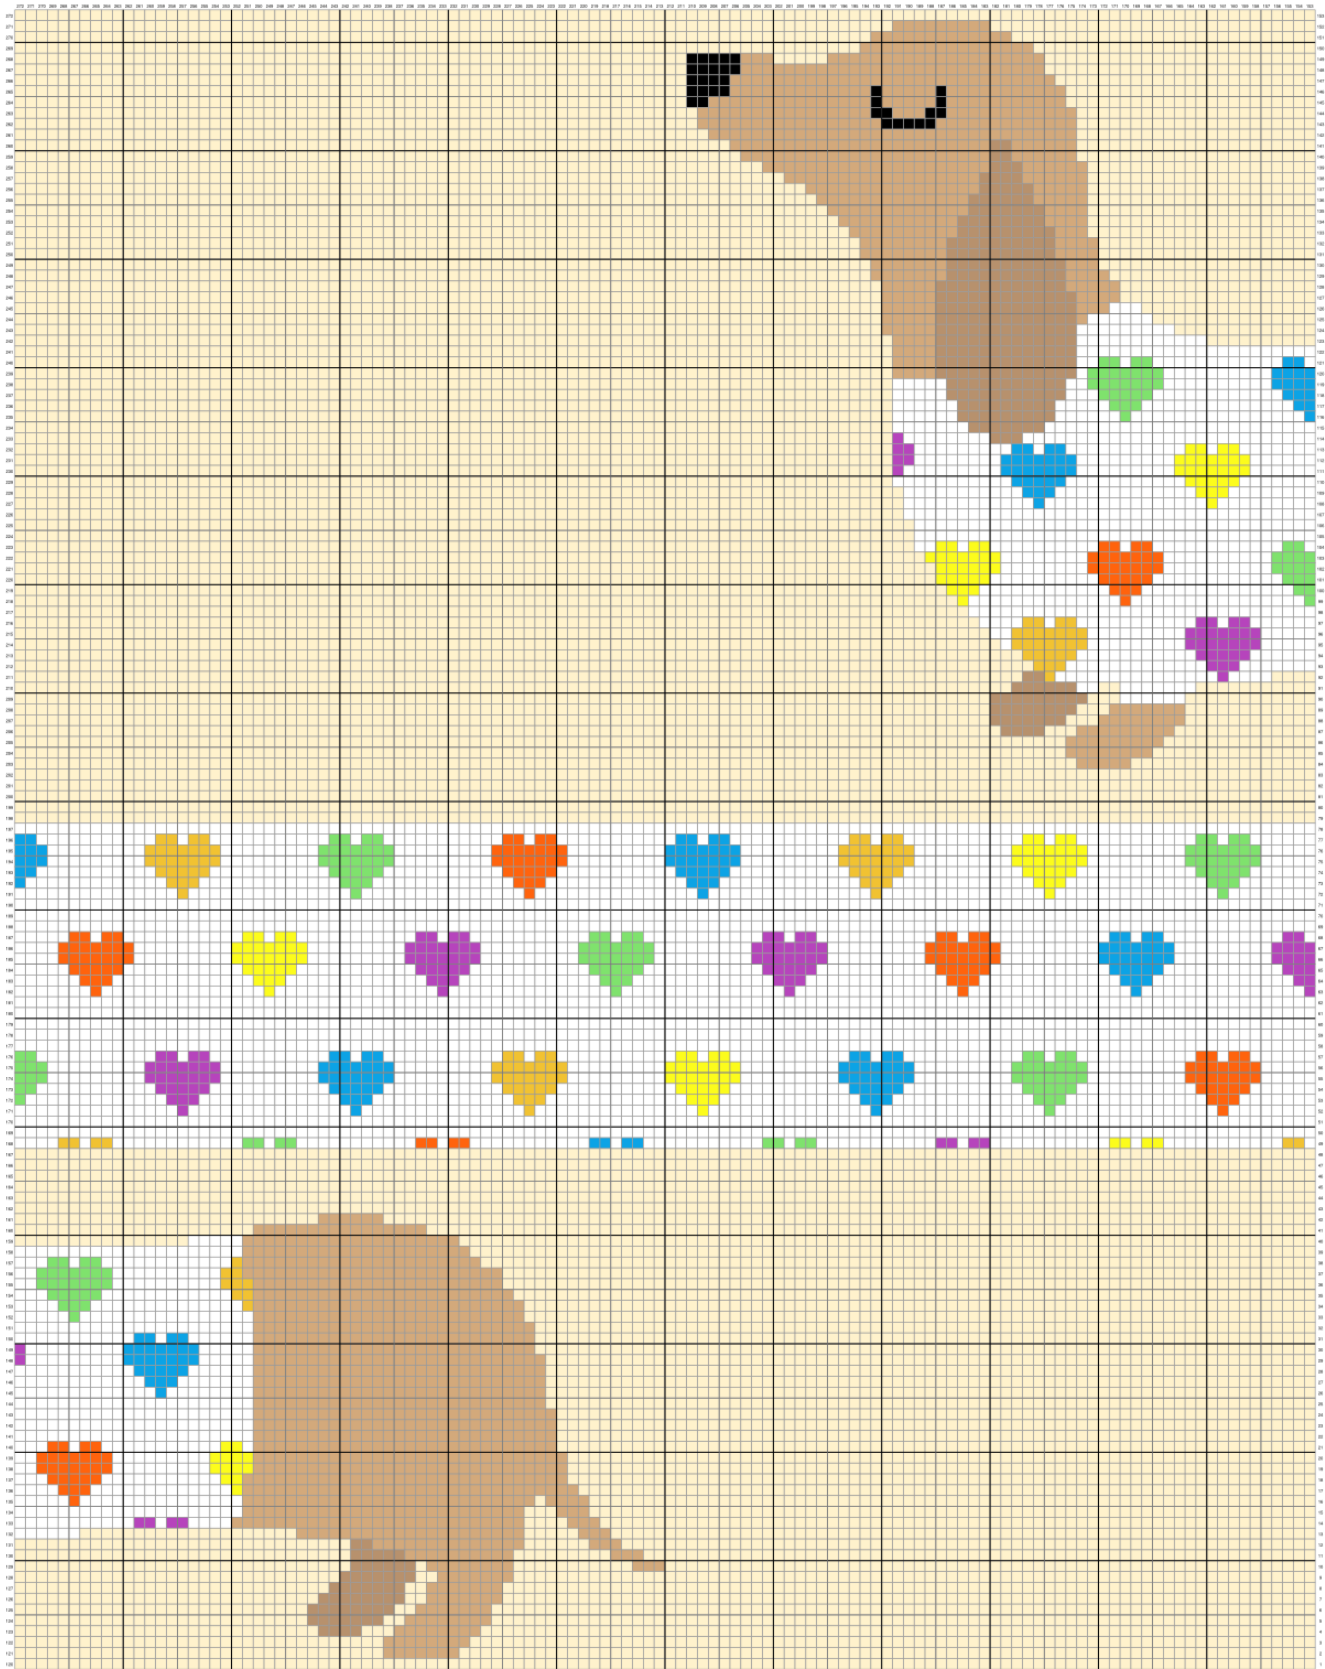

Dachshund Graph

Dachshund Graph

Total Blocks Per Color: 11286 Cream, 4249 White, 1478 Brown, 344 Dark Brown, 166 Red, 123 Orange, 151 Yellow, 197 Green, 193 Blue, 140 Purple, 33 Black