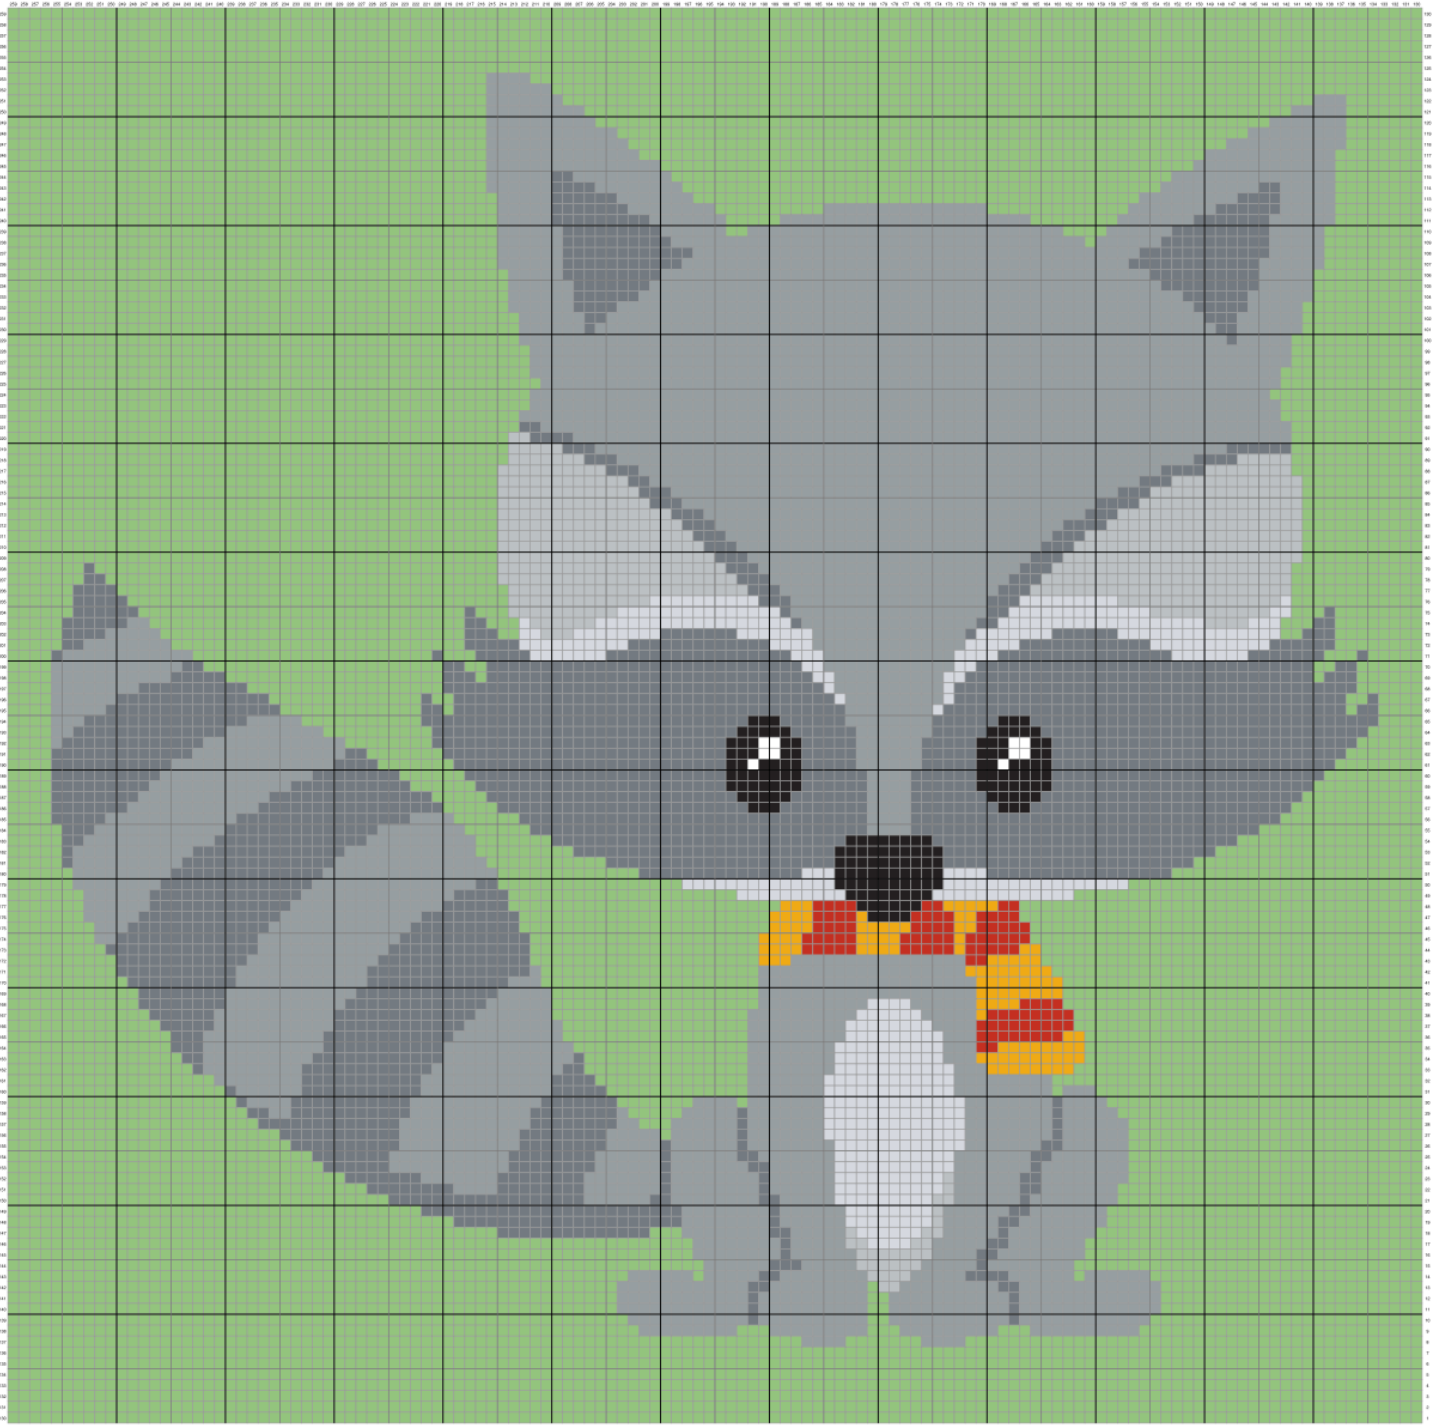

Racoon In Scarf Graph

Raccoon In Scarf Graph

Total Blocks Per Color: 10 White, 478 Silver, 533 Light Gray, 3992 Gray, 2684 Dark Gray, 158 Black, 111 Yellow, 97 Red, 8837 Green