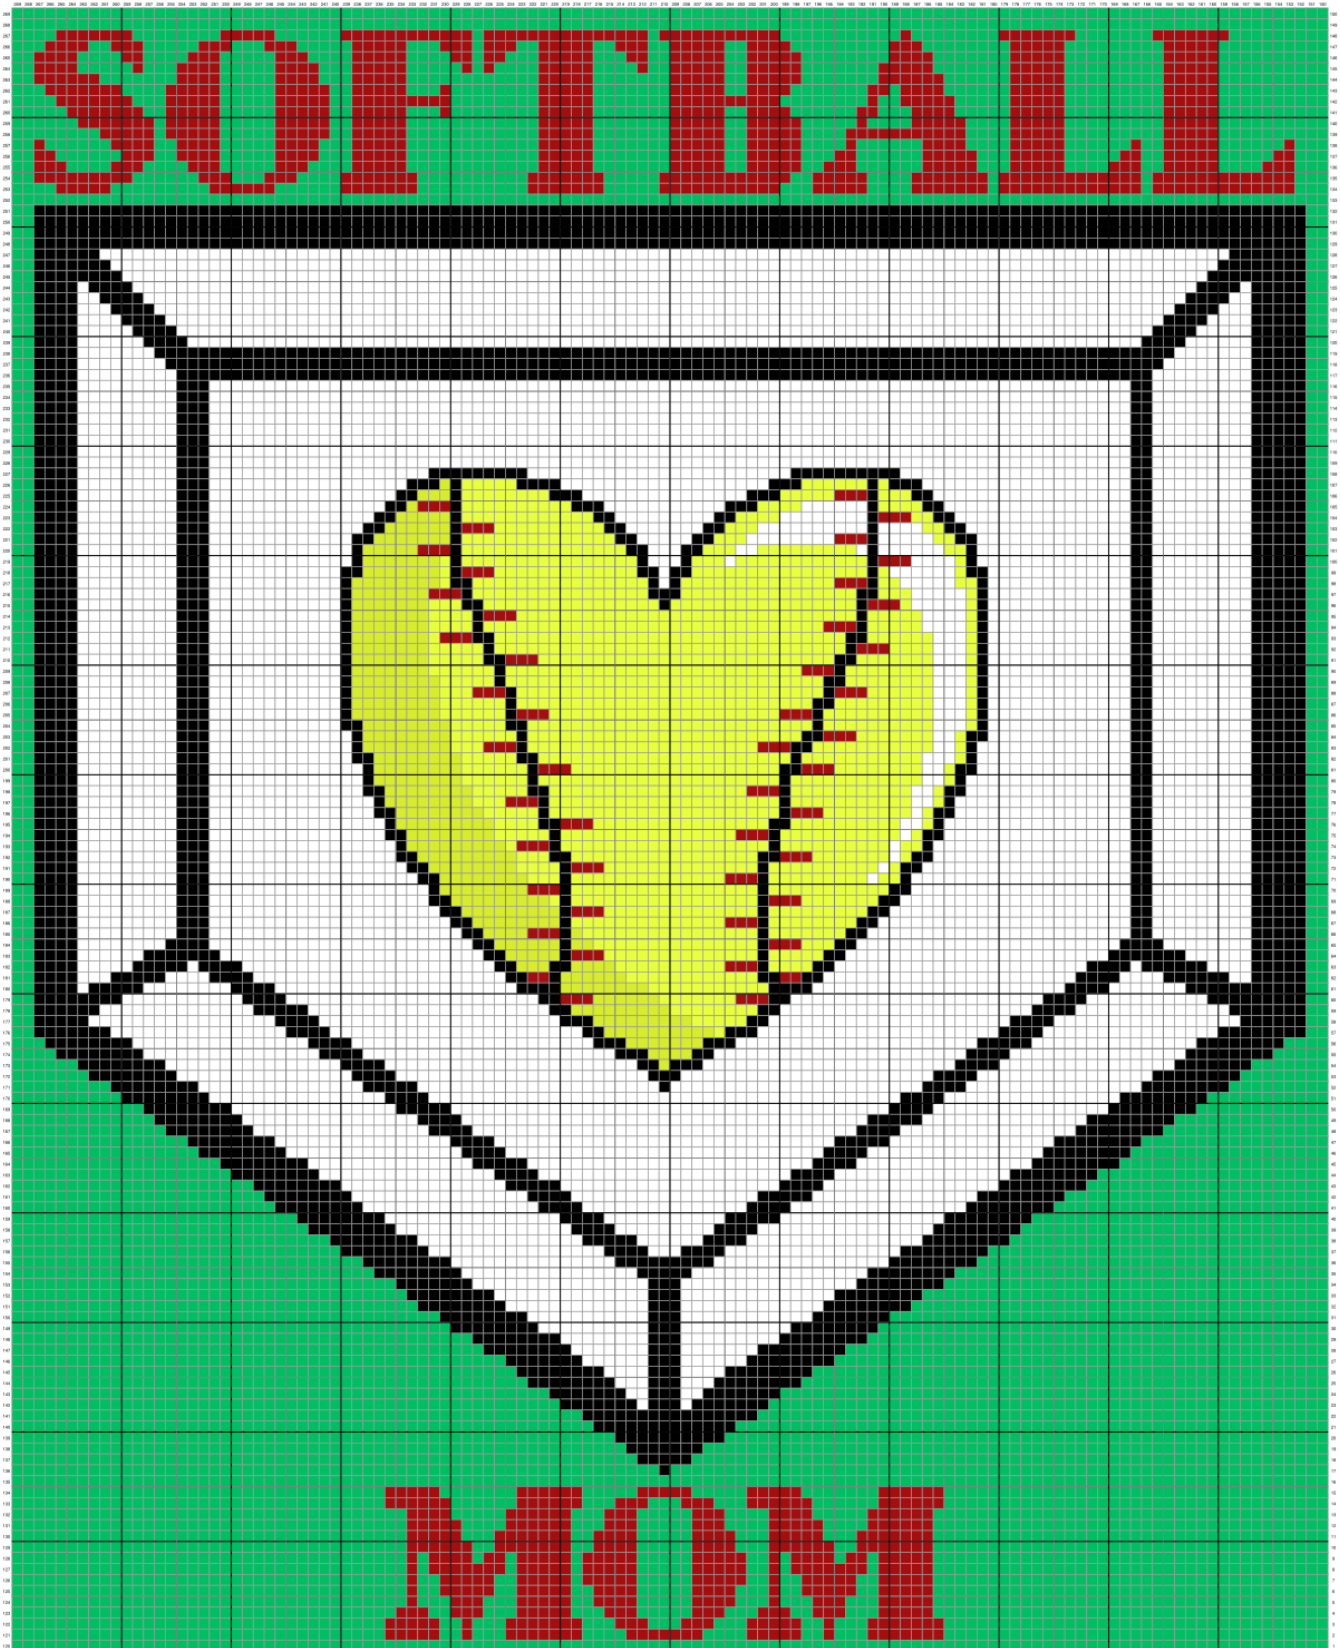

Softball Mom Graph

Softball Mom Graph

Total Blocks Per Color: 6139 White, 1444 Yellow, 380 Dark Yellow, 5602 Green, 1424 Red, 3011 Black