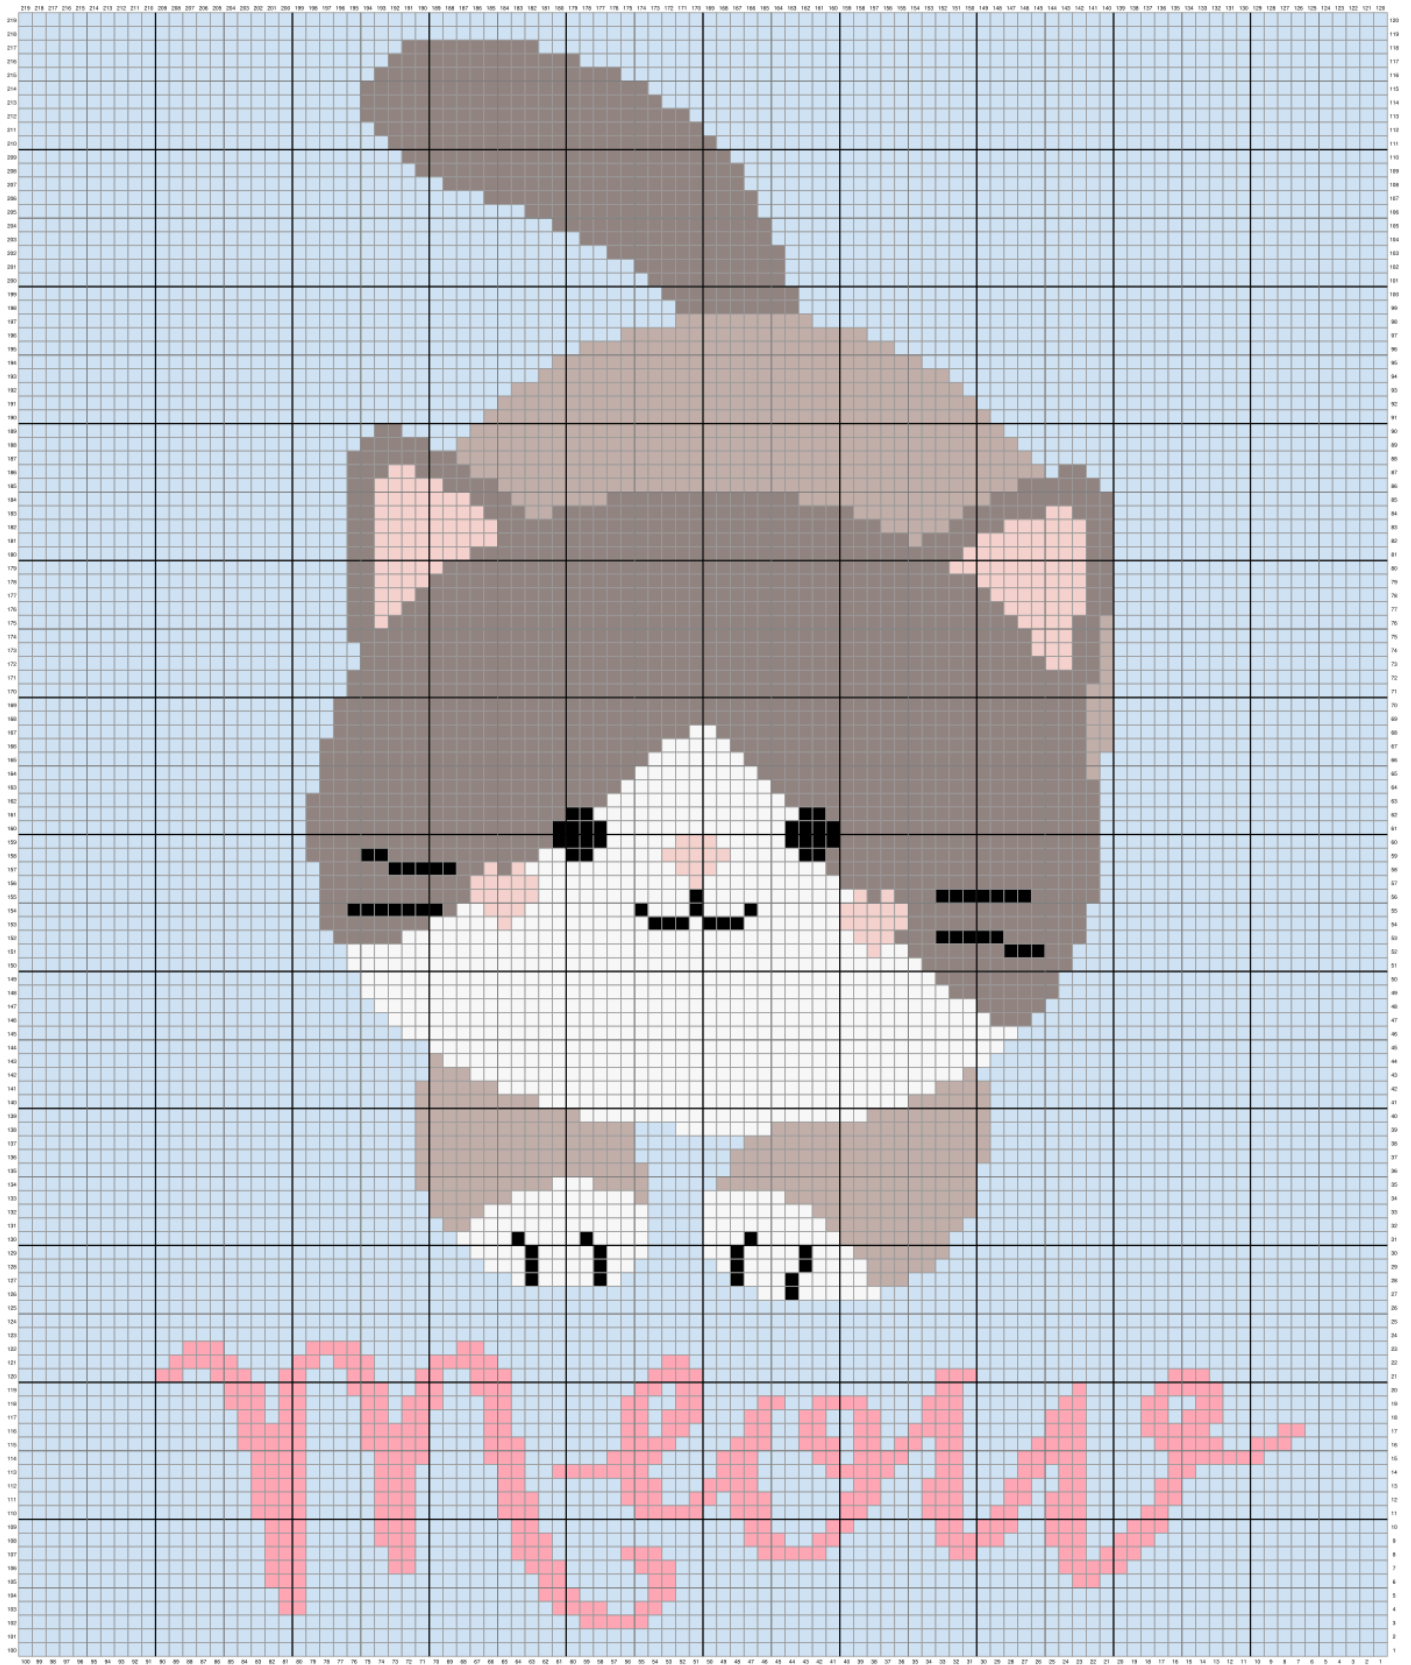

# Cat's Meow

# Cat's Meow

-  Background Color
-  Pink
-  Dark Brown
-  Light Brown
-  White
-  Black
-  Dark Pink

**Total:** 7837BC, 174P, 1777DN, 761N, 883W, 79K, 489DP