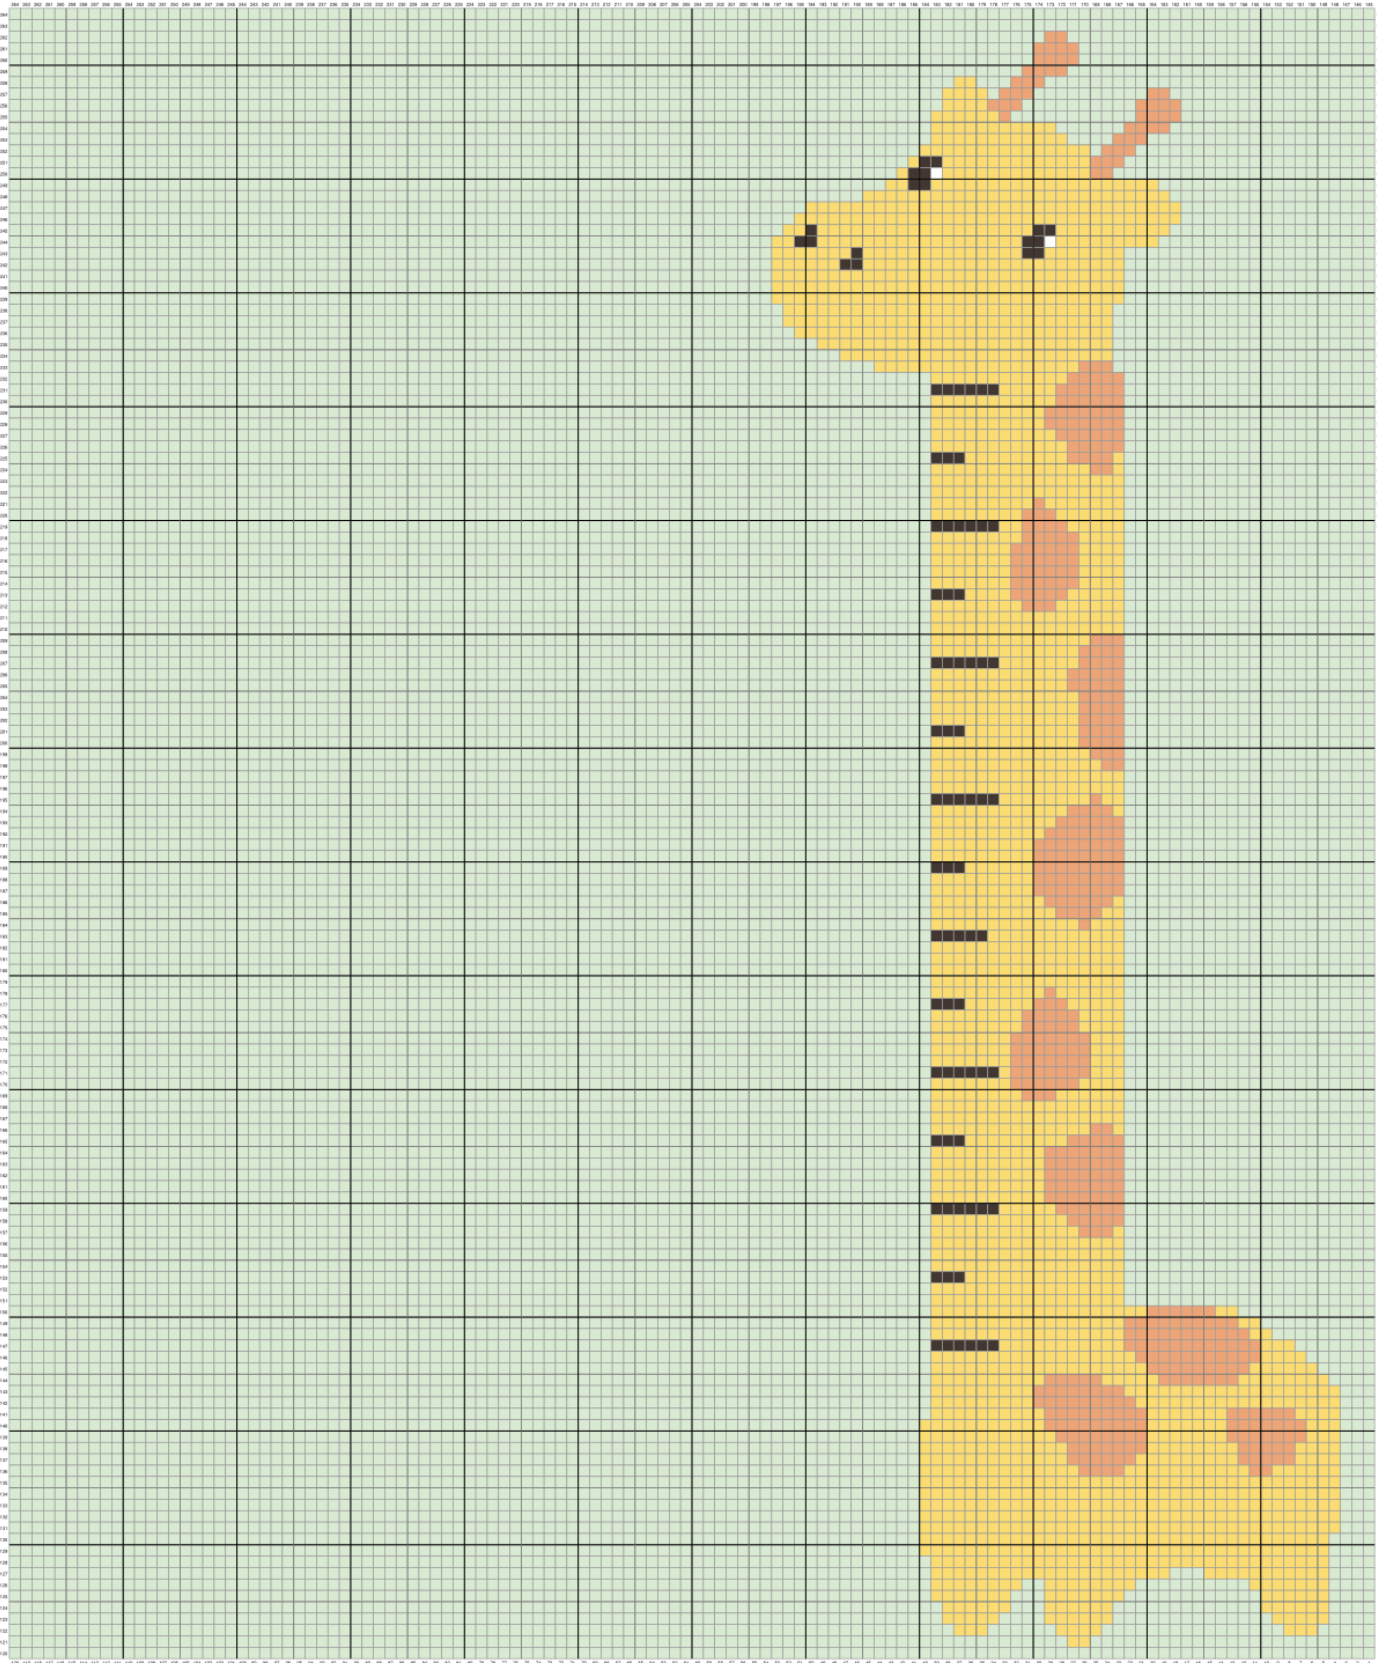

Measuring Giraffe Graph

Measuring Giraffe Graph

Total: 2 White, 530 Orange, 2336 Yellow, 14446 Green, 86 Blue