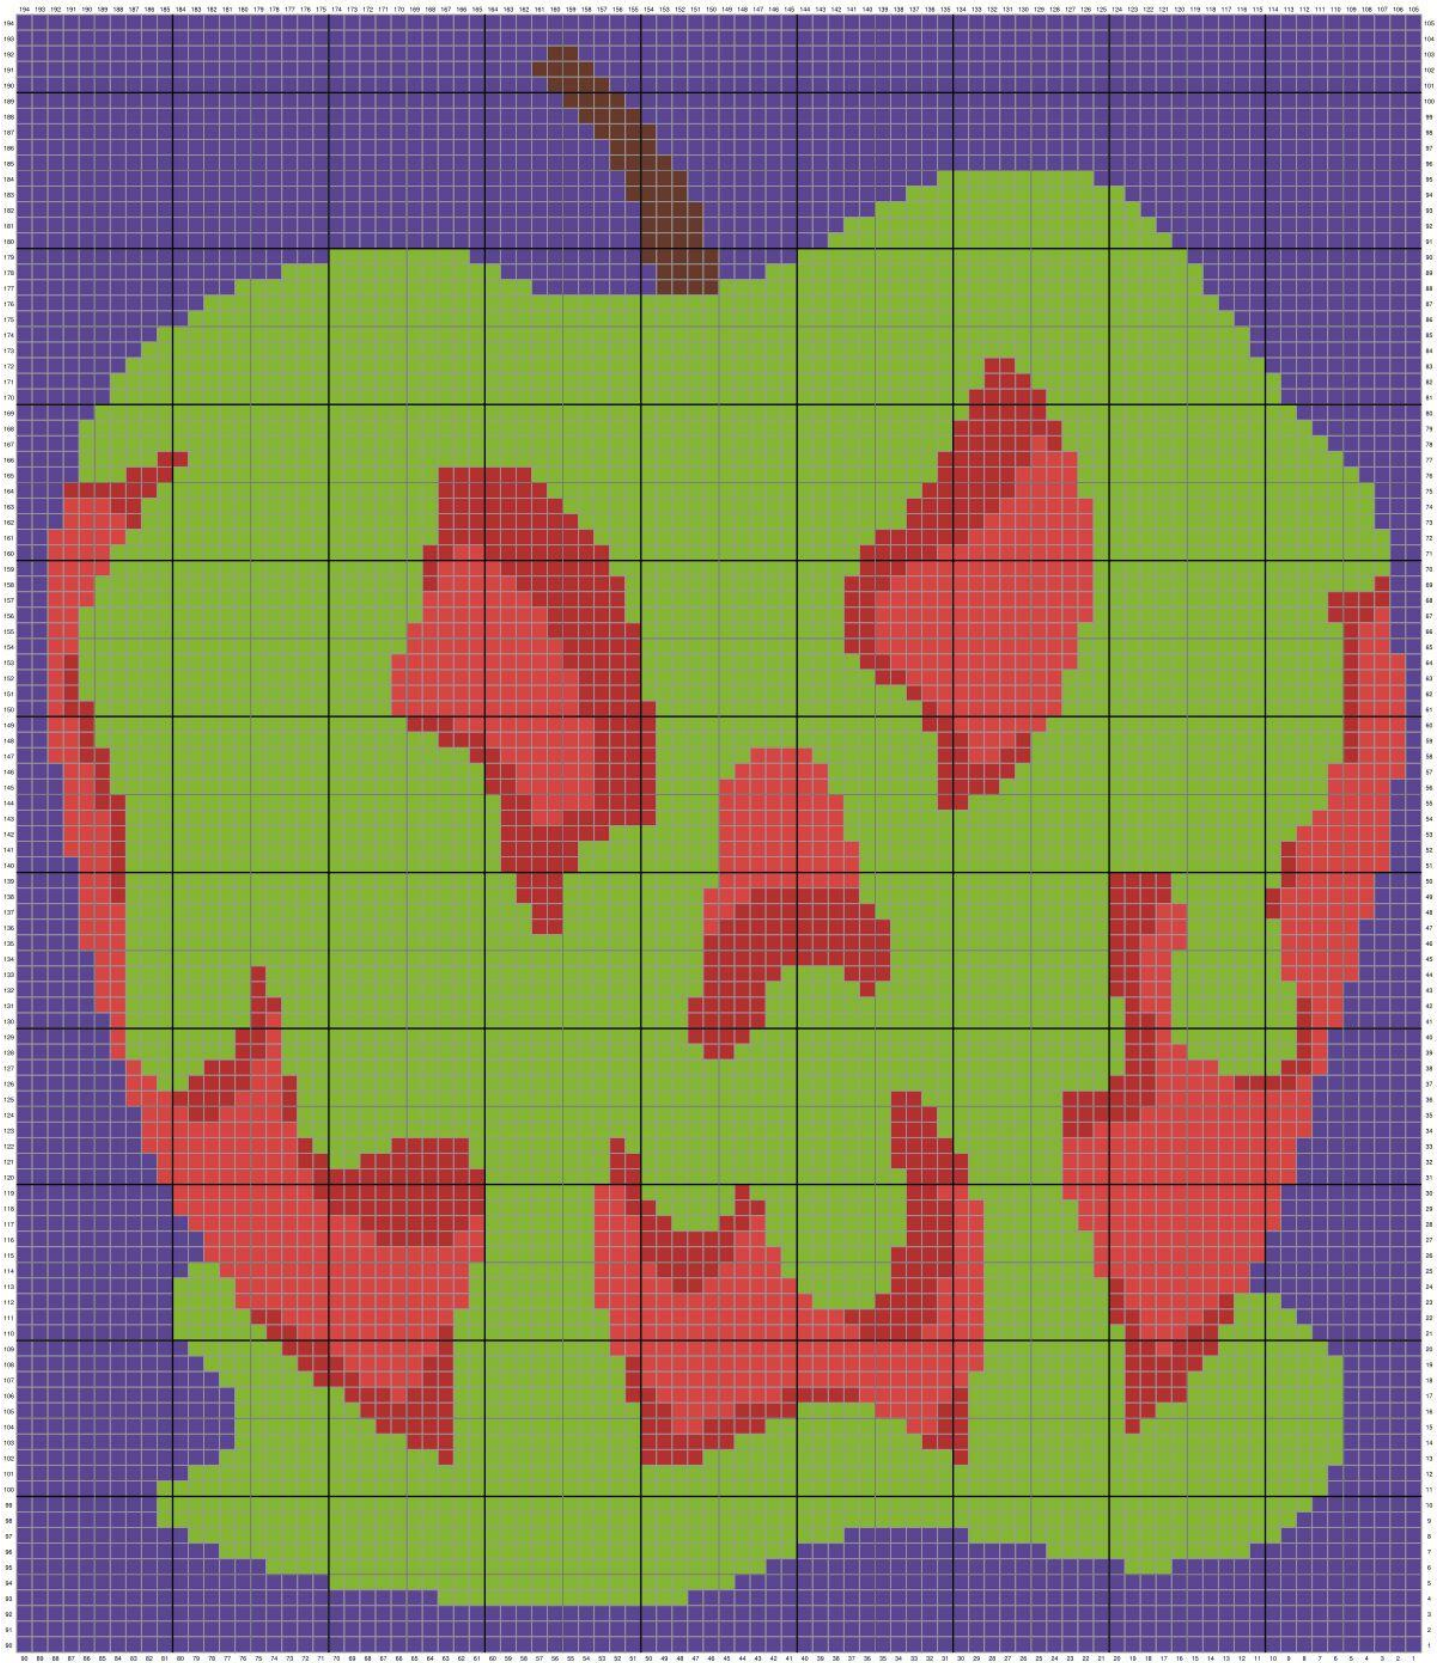

Poison Apple Graph

Poison Apple Graph

Total: 1179 Red, 763 Dark Red, 4634 Green, 2812 Purple, 62 Brown