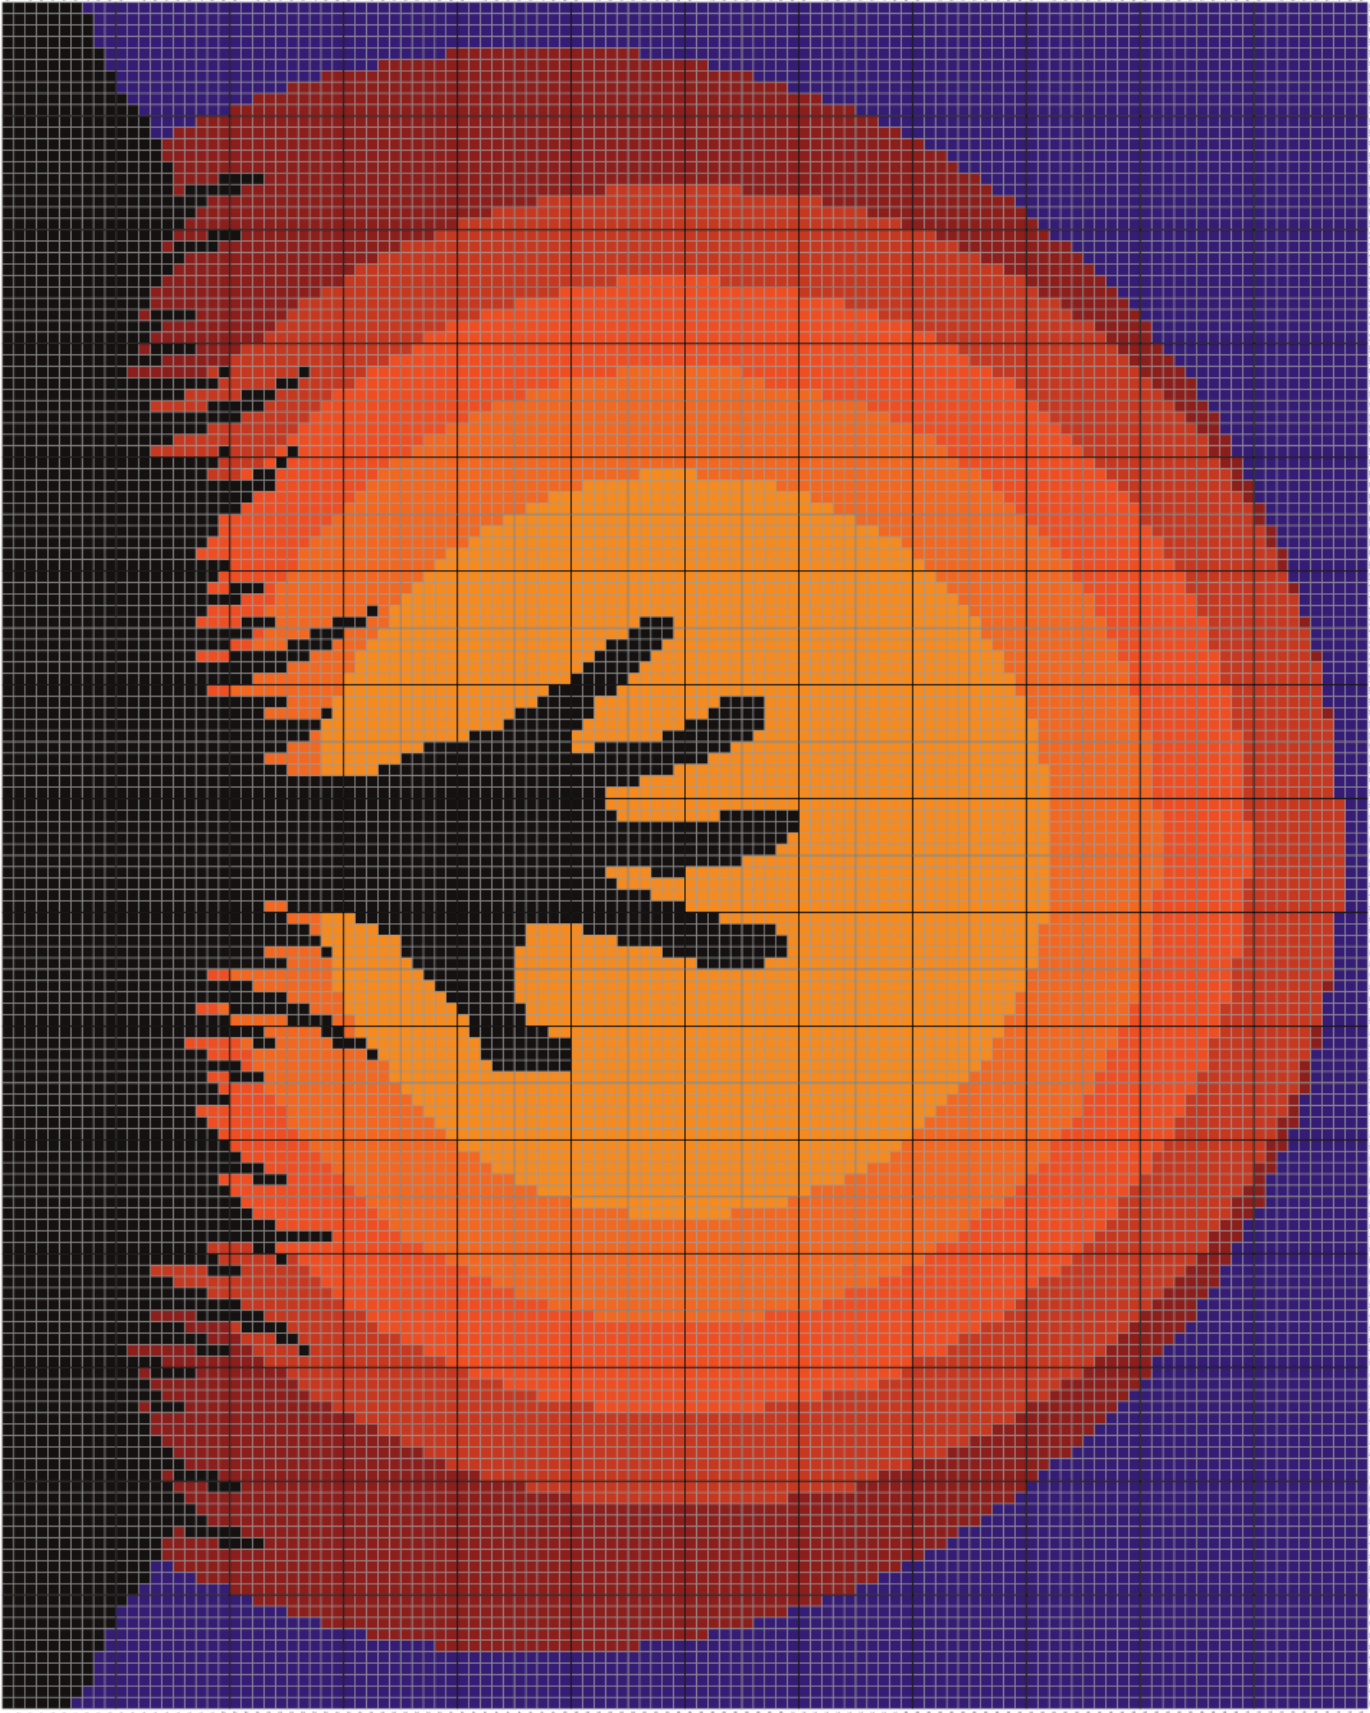

Zombie Graph

## Zombie Graph

**Total:** 2123 Red, 2247 Dark Red, 1940 Light Orange, 1903 Orange, 2609 Yellow,

3686 Navy, 3492 Black