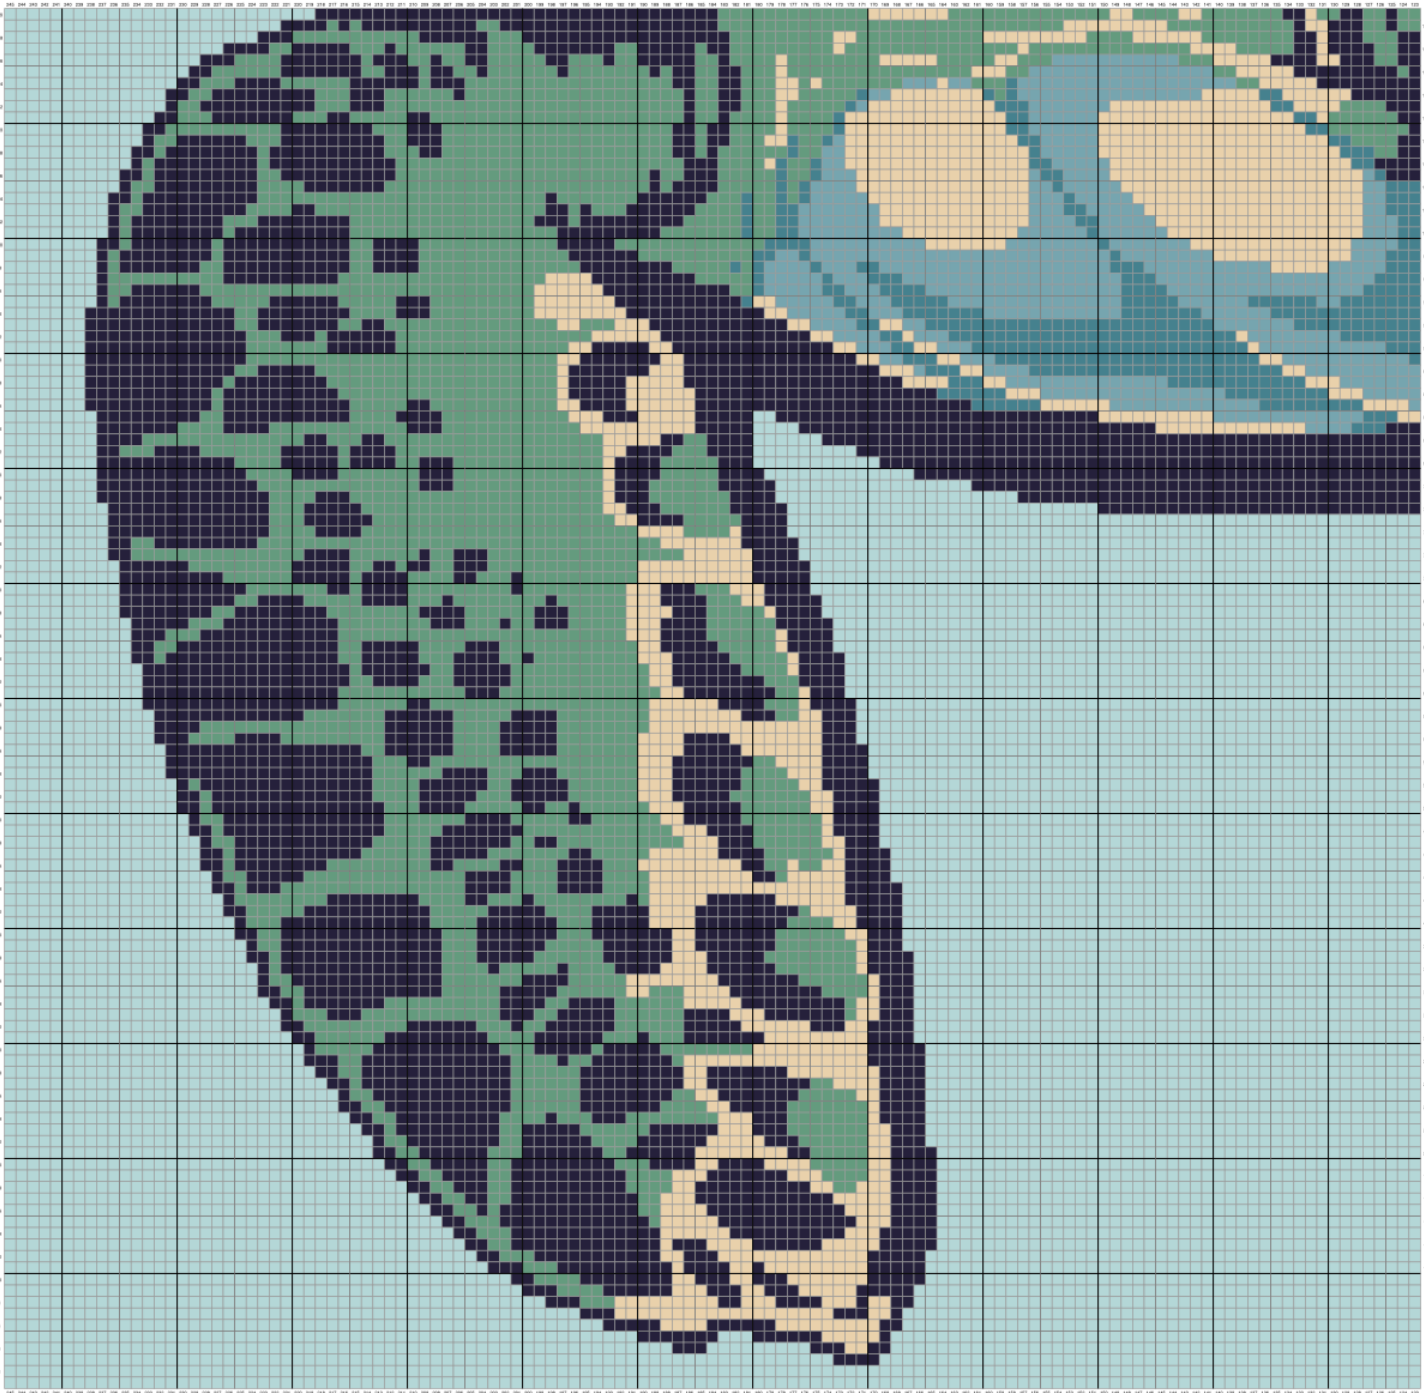

Realistic Sea Turtle (Blue Version)

Realistic Sea Turtle (Blue Version)

Realistic Sea Turtle (Blue Version)

Realistic Sea Turtle (Blue Version)

Realistic Sea Turtle (Blue Version)

## Realistic Sea Turtle (Blue Version)

YouTube Video explaining how to create a larger graph from many pages:

<https://youtu.be/ixBb6EB8jYY>

**Total Blocks:** 5 White, 5263 Beige, 8505 Green, 25335 Teal, 3131 Light Blue-Green, 2626 Dark Blue-Green, 13935 Black