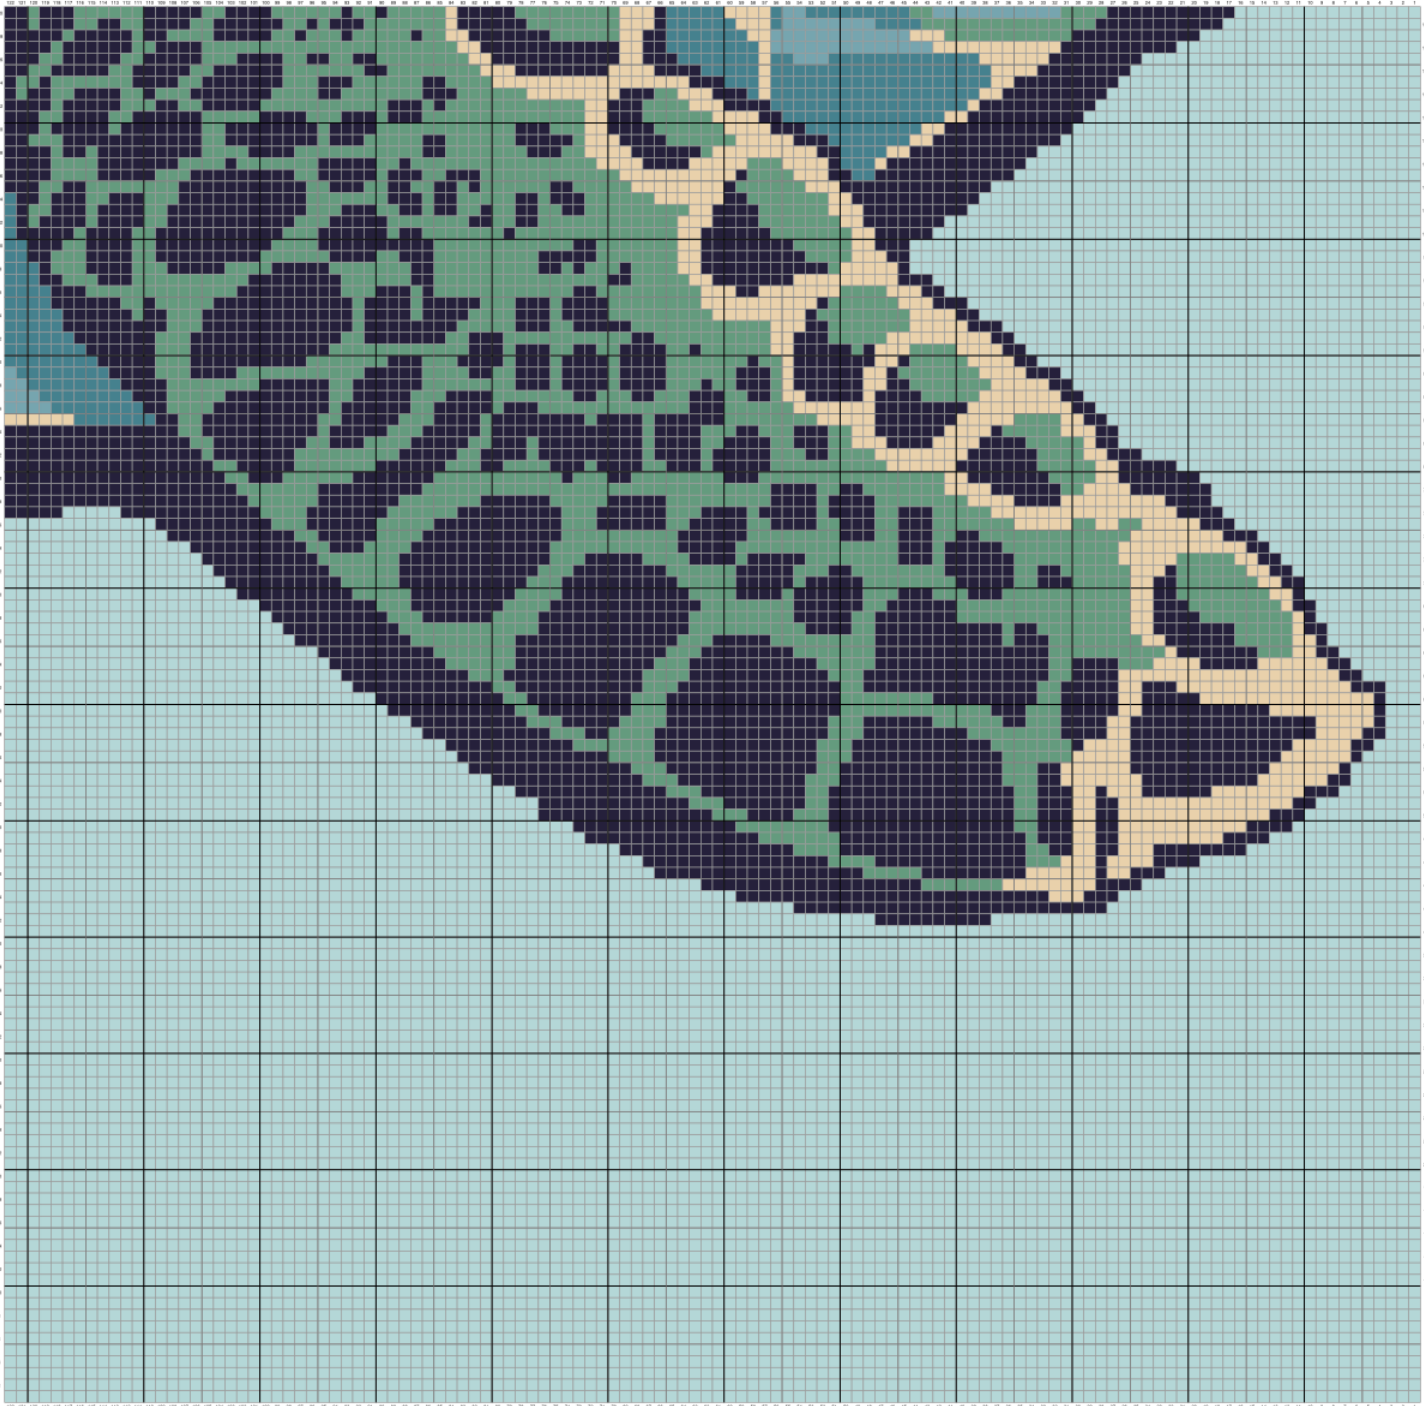

Realistic Sea Turtle (Blue Version)

Realistic Sea Turtle (Blue Version)

Realistic Sea Turtle (Blue Version)

Realistic Sea Turtle (Blue Version)

Realistic Sea Turtle (Blue Version)

## Realistic Sea Turtle (Blue Version)

YouTube Video explaining how to create a larger graph from many pages:

<https://youtu.be/ixBb6EB8jYY>

**Total Blocks:** 5 White, 5263 Beige, 8505 Green, 25335 Teal, 3131 Light Blue-Green, 2626 Dark Blue-Green, 13935 Black