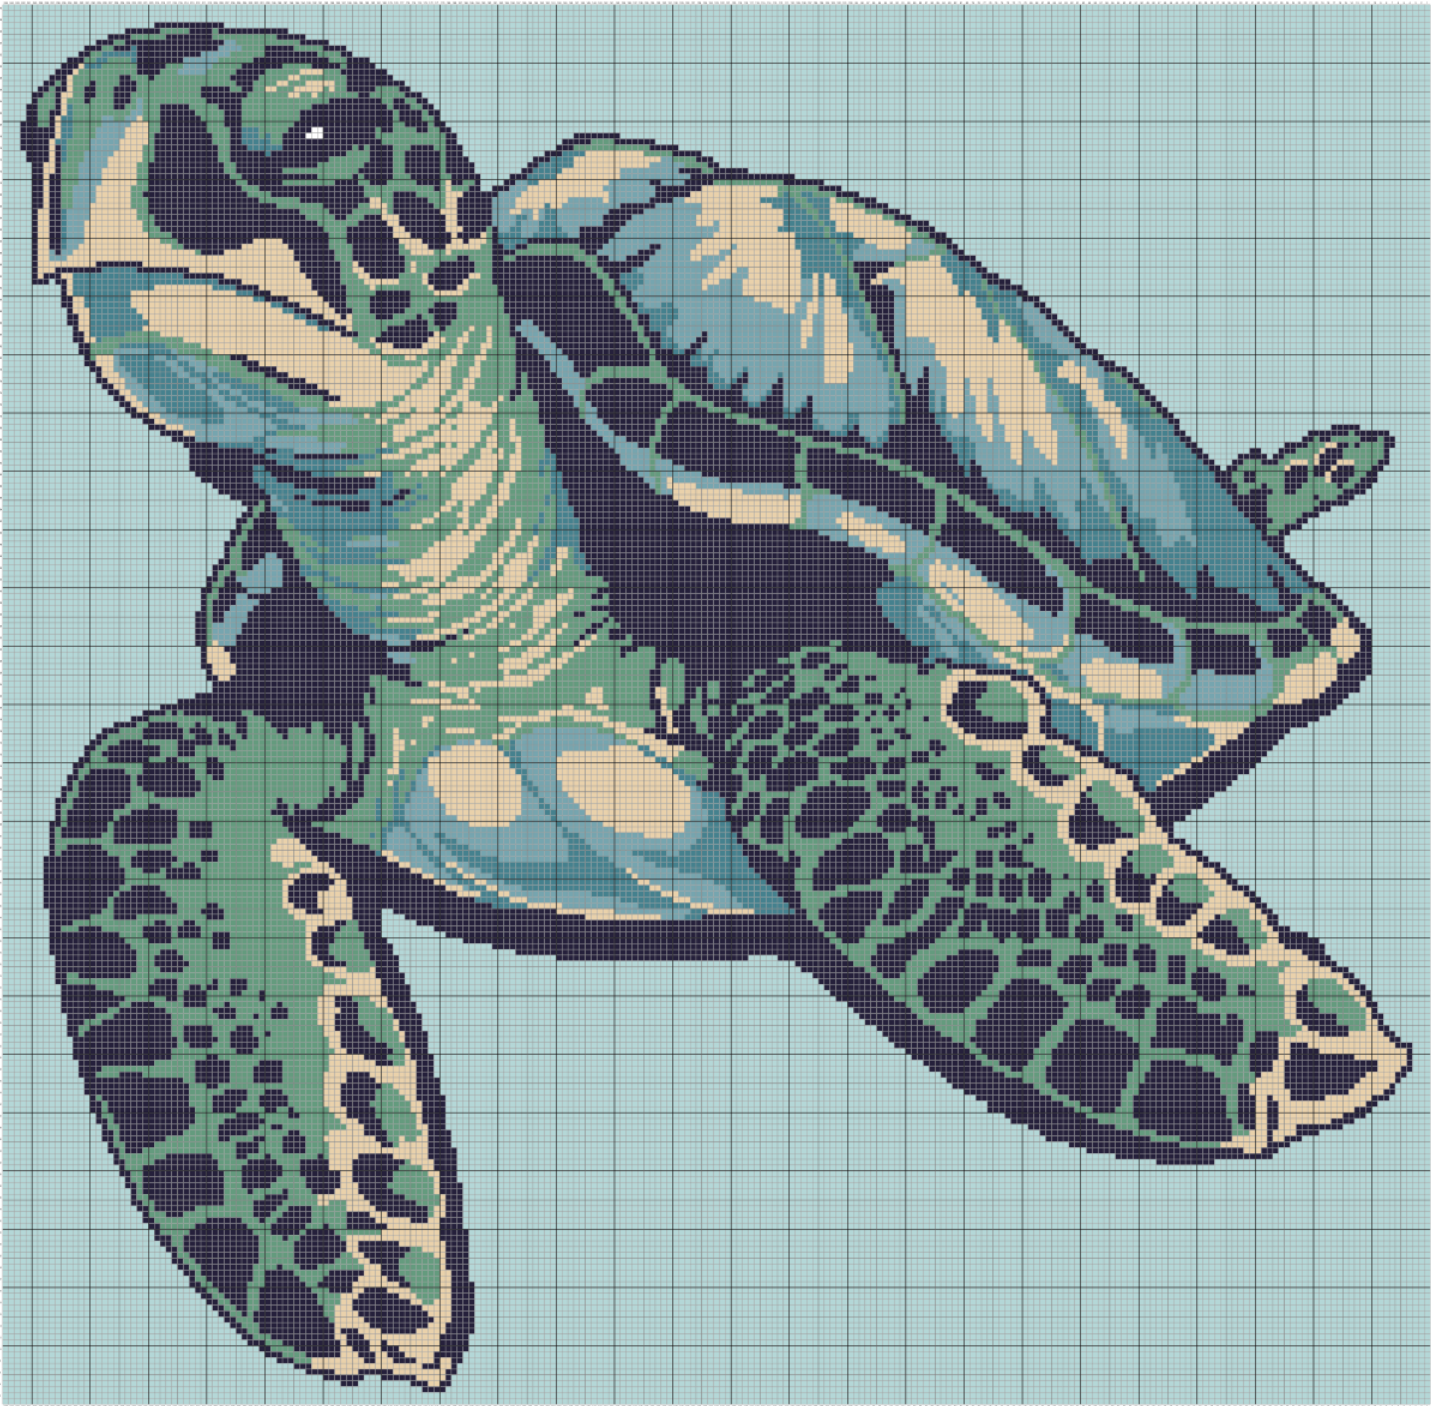

Realistic Sea Turtle (Blue Version)

Realistic Sea Turtle (Blue Version)

Realistic Sea Turtle (Blue Version)

Realistic Sea Turtle (Blue Version)

Realistic Sea Turtle (Blue Version)

## Realistic Sea Turtle (Blue Version)

YouTube Video explaining how to create a larger graph from many pages:

<https://youtu.be/ixBb6EB8jYY>

**Total Blocks:** 5 White, 5263 Beige, 8505 Green, 25335 Teal, 3131 Light Blue-Green, 2626 Dark Blue-Green, 13935 Black