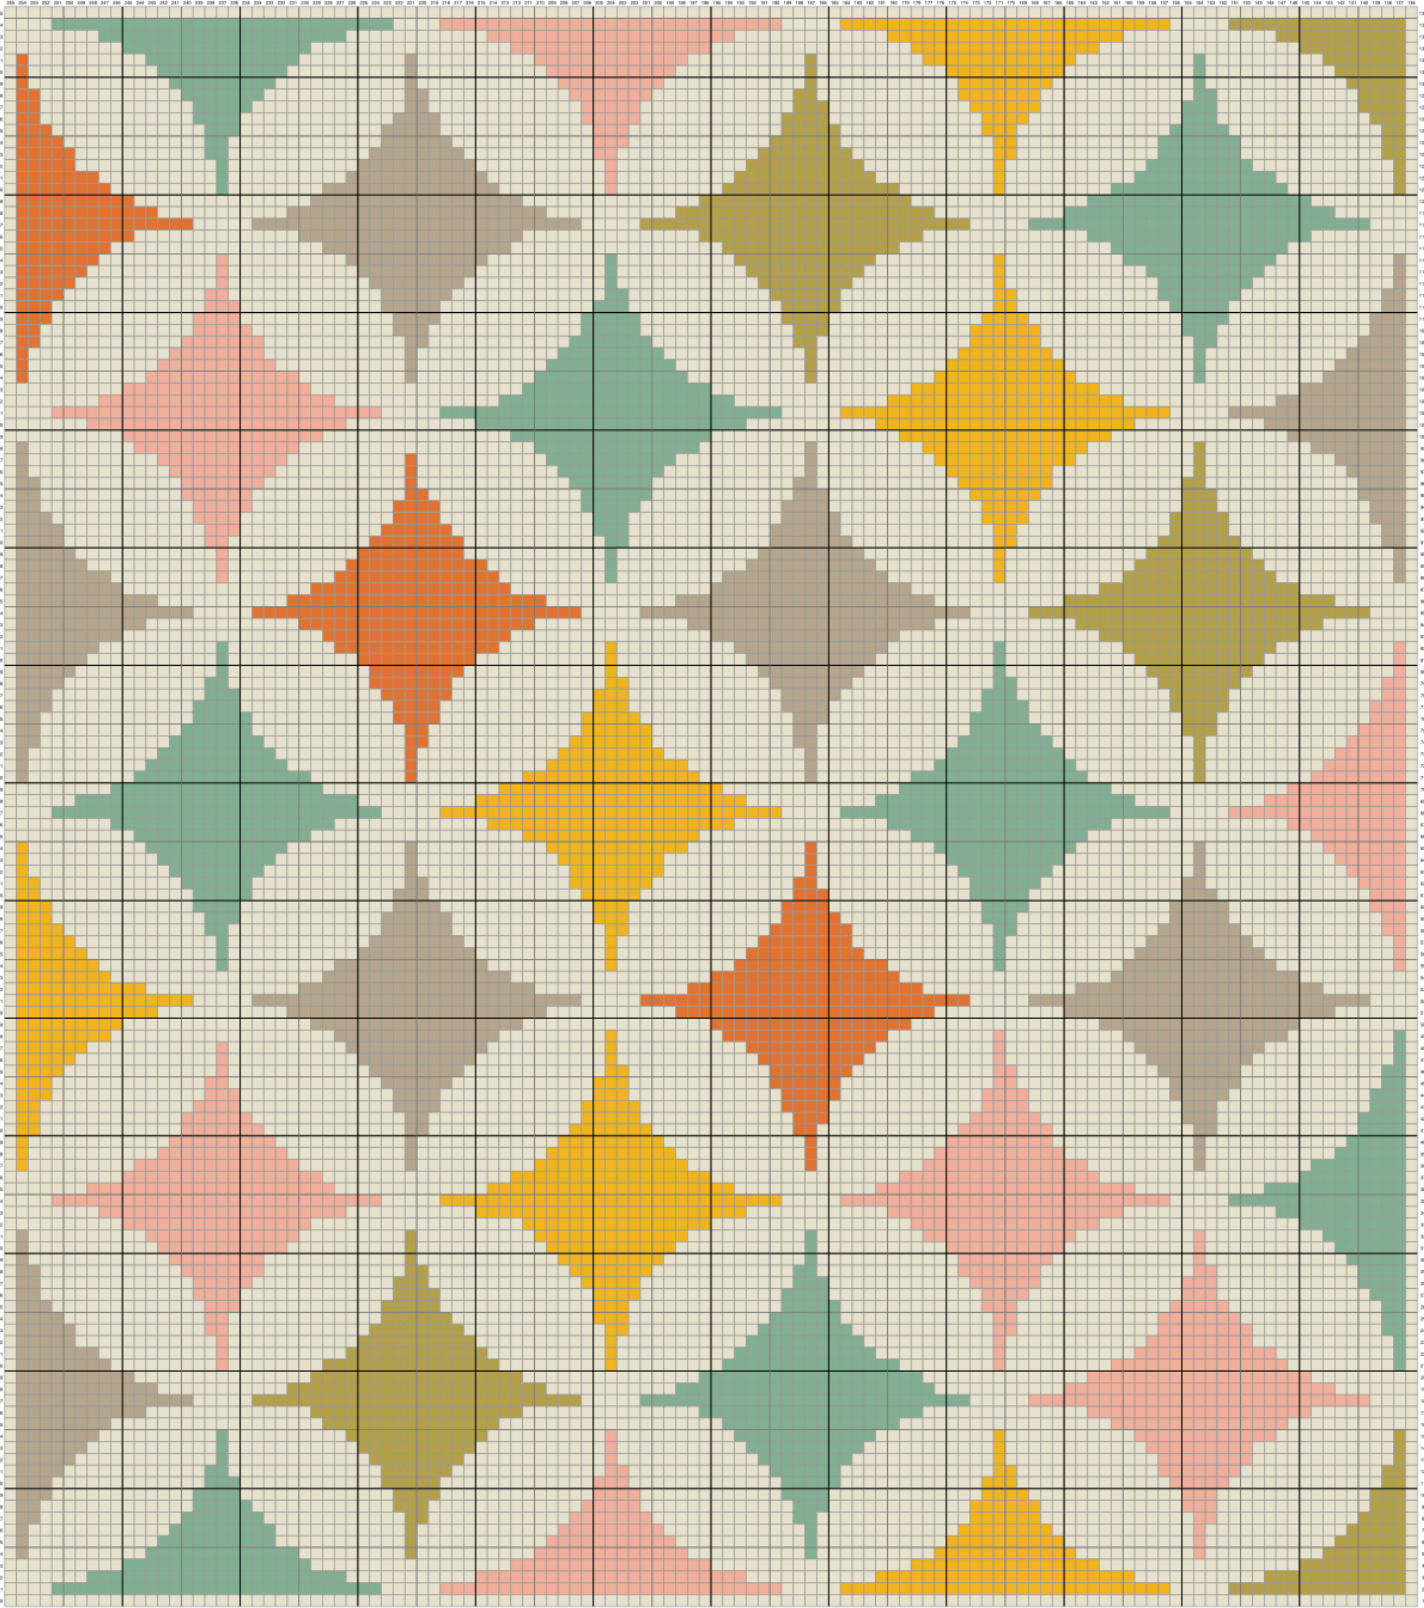

# Retro Diamonds Graph

# Retro Diamonds Graph

-  Beige
-  Gray
-  Red
-  Pink
-  Yellow
-  Green
-  Teal

**Total:** 9804 Beige, 1297 Gray, 578 Red, 1277 Pink, 1042 Gray, 817 Green, 1505 Teal